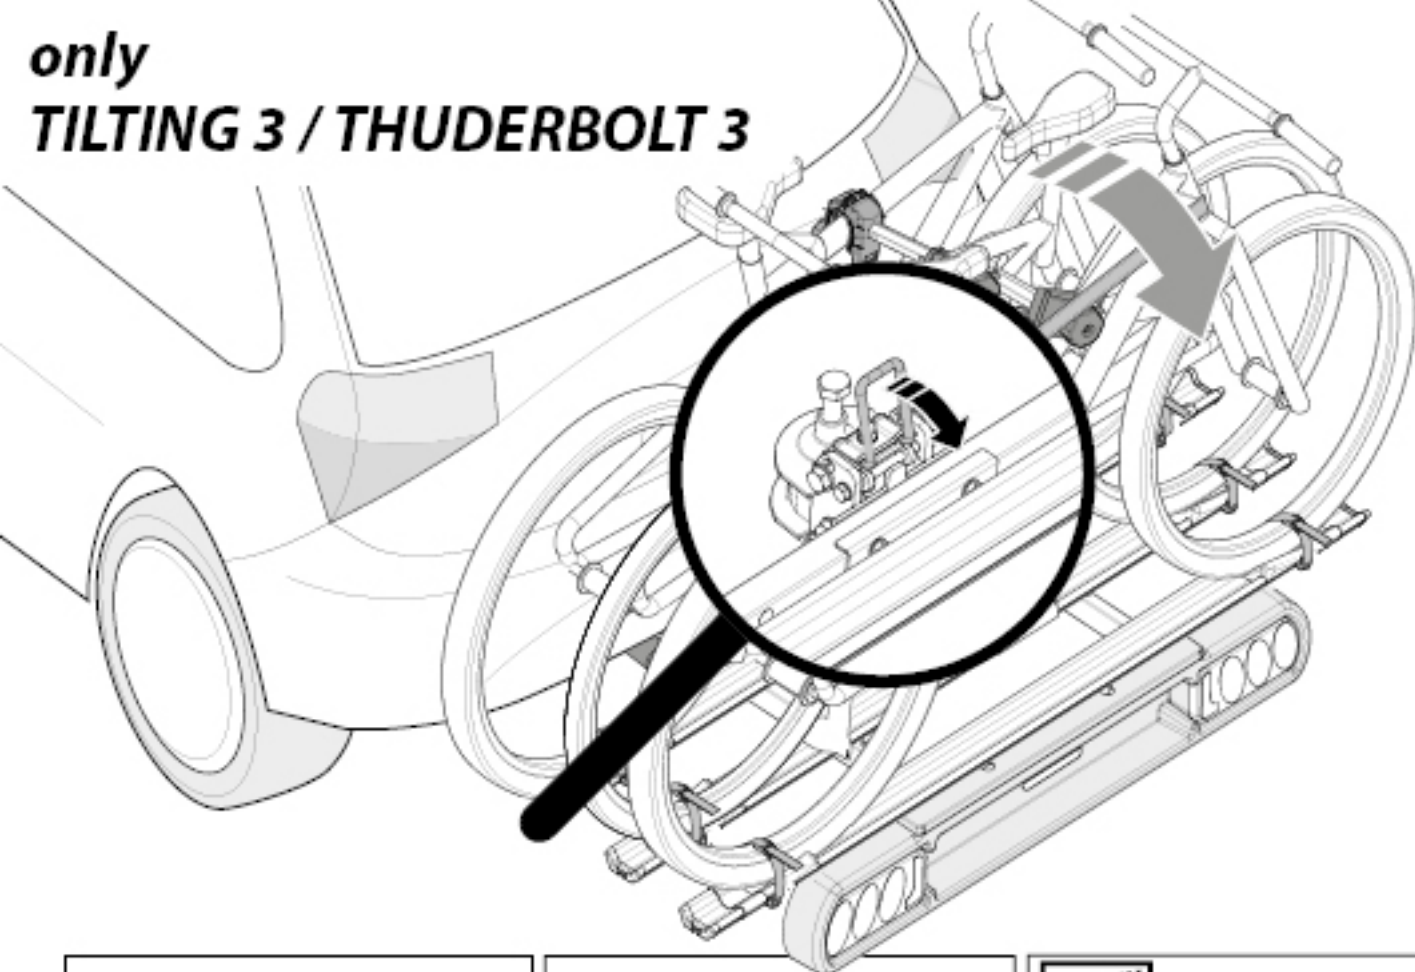

only
TILTING 3 / THUNDERBOLT 3