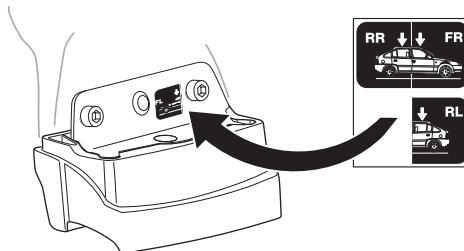

EN Only a few turns	ET Ainult mõni pööre	RO Doar câteva rotiri
DE Nur wenige Umdrehungen	LV Tikai daži apgriezieni	HU Csak néhány fordítás
FR Quelques tours uniquement	LT Tik keli pasukimai	EL Μόνο λίγες περιστροφές
NL Slechts enkele slagen	PL Wystarczy kilka obrotów	TR Yalnızca birkaç tur
IT Solo qualche giro	RU Только несколько оборотов	AR بعض دورات فقط
ES Sólo algunas vueltas	UK Лише декілька обертів	HE רק מספר סיבובים
PT Apenas algumas voltas	BG Само няколко завъртания	ZH 仅几圈
SV Endast några varv	CS Pouze několik otáček	JA 2～3回転のみ
DK Kun nogle få omgange	SK Len niekoľko otáčok	KO 몇 번만 돌리면 됨
NO Bare noen få omdreininger	SL Le nekaj obratov	TH เพียงสองสามรอบ
FI Vain muutama kierros	HR/BIH Samo nekoliko okreta	

3

x1