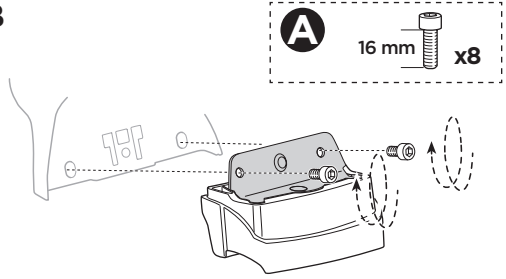

2

A

B

EN Only a few turns	ET Ainult mõni pööre	RO Doar câteva rotiri
DE Nur wenige Umdrehungen	LV Tikai daži apgriezieni	HU Csak néhány fordítás
FR Quelques tours uniquement	LT Tik keli pasukimai	EL Μόνο λίγες περιστροφές
NL Slechts enkele slagen	PL Wystarczy kilka obrotów	TR Yalnızca birkaç tur
IT Solo qualche giro	RU Только несколько оборотов	AR بعض دورات فقط
ES Sólo algunas vueltas	UK Лише декілька обертів	HE רק מספר סיבובים
PT Apenas algumas voltas	BG Само няколко завъртания	ZH 仅几圈
SV Endast några varv	CS Pouze několik otáček	JA 2～3回転のみ
DK Kun nogle få omgange	SK Len niekoľko otáčok	KO 몇 번만 돌리면 됨
NO Bare noen få omdreininger	SL Le nekaj obratov	TH เพียงสองสามรอบ
FI Vain muutama kierros	HR/BIH Samo nekoliko okreta	

3

x1