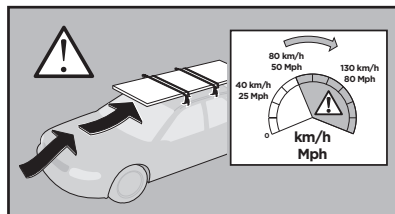

Thule XT Kit 3145

> Instructions

AUDI Q7, 5-dr SUV, 15-

This kit is only for vehicles with fixpoint mounting.

ISO 11154-E

183145

C.20160226
509-3145-02

Bring your life
thule.com