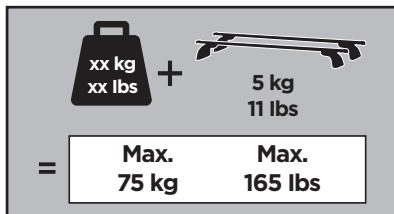

Thule XT Kit 3145

> Instructions

AUDI Q7, 5-dr SUV, 15-

This kit is only for vehicles with fixpoint mounting.

ISO 11154-E

183145

C.20160226
509-3145-02

Bring your life
thule.com