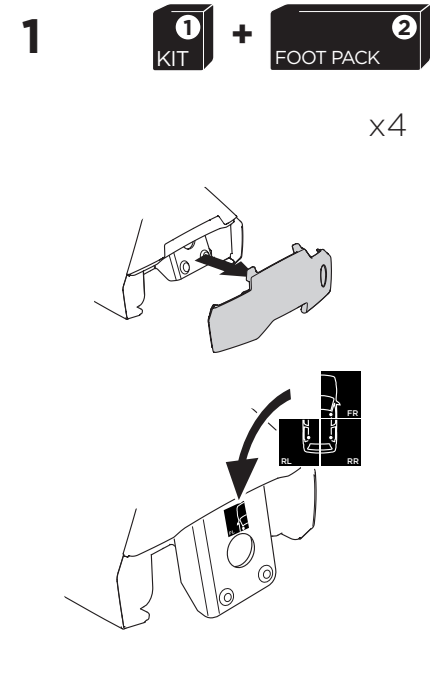

1

Kit 5194

TOYOTA Alphard, 5-dr MPV, 15-
TOYOTA Vellfire, 5-dr MPV, 15-

ISO 11154-E

THULE WingBar Evo	THULE WingBar Edge	THULE WingBar	THULE SquareBar	Evo X (scale)	Edge X (scale)
TOYOTA Alphard, 5-dr MPV, 15-				64	N/A
TOYOTA Vellfire, 5-dr MPV, 15-				64	N/A

THULE ProBar	THULE SlideBar			X (mm/inch)	
TOYOTA Alphard, 5-dr MPV, 15-				1291 mm / 50 7/8"	
TOYOTA Vellfire, 5-dr MPV, 15-				1291 mm / 50 7/8"	

THULE WingBar Evo	THULE WingBar Edge	THULE WingBar	THULE SquareBar	Evo Y (scale)	Edge Y (scale)
TOYOTA Alphard, 5-dr MPV, 15-				64	N/A
TOYOTA Vellfire, 5-dr MPV, 15-				64	N/A

THULE ProBar	THULE SlideBar			Y (mm/inch)	
TOYOTA Alphard, 5-dr MPV, 15-				1291 mm / 50 7/8"	
TOYOTA Vellfire, 5-dr MPV, 15-				1291 mm / 50 7/8"	

	W (mm/inch)	Z (mm/inch)
TOYOTA Alphard, 5-dr MPV, 15-	750 mm / 29 1/2"	800 mm / 31 1/2"
TOYOTA Vellfire, 5-dr MPV, 15-	750 mm / 29 1/2"	800 mm / 31 1/2"