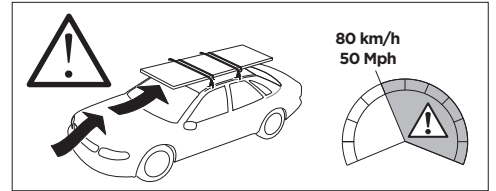

1

Kit 5194

TOYOTA Alphard, 5-dr MPV, 15-
TOYOTA Vellfire, 5-dr MPV, 15-

ISO 11154-E

THULE WingBar Evo	THULE WingBar Edge	THULE WingBar	THULE SquareBar	Evo X (scale)	Edge X (scale)
TOYOTA Alphard, 5-dr MPV, 15-				64	N/A
TOYOTA Vellfire, 5-dr MPV, 15-				64	N/A

THULE ProBar	THULE SlideBar			X (mm/inch)	
TOYOTA Alphard, 5-dr MPV, 15-				1291 mm / 50 7/8"	
TOYOTA Vellfire, 5-dr MPV, 15-				1291 mm / 50 7/8"	

THULE WingBar Evo	THULE WingBar Edge	THULE WingBar	THULE SquareBar	Evo Y (scale)	Edge Y (scale)
TOYOTA Alphard, 5-dr MPV, 15-				64	N/A
TOYOTA Vellfire, 5-dr MPV, 15-				64	N/A

THULE ProBar	THULE SlideBar			Y (mm/inch)	
TOYOTA Alphard, 5-dr MPV, 15-				1291 mm / 50 7/8"	
TOYOTA Vellfire, 5-dr MPV, 15-				1291 mm / 50 7/8"	

	W (mm/inch)	Z (mm/inch)
TOYOTA Alphard, 5-dr MPV, 15-	750 mm / 29 1/2"	800 mm / 31 1/2"
TOYOTA Vellfire, 5-dr MPV, 15-	750 mm / 29 1/2"	800 mm / 31 1/2"