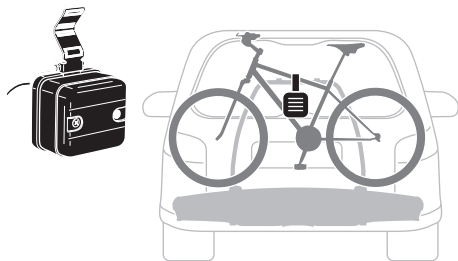

Thule Road Bike Adapter

9772

Thule Wall Hanger

9771

Thule Carbon Frame Protector

984

Thule 3rd Brake Light 13pin

9904