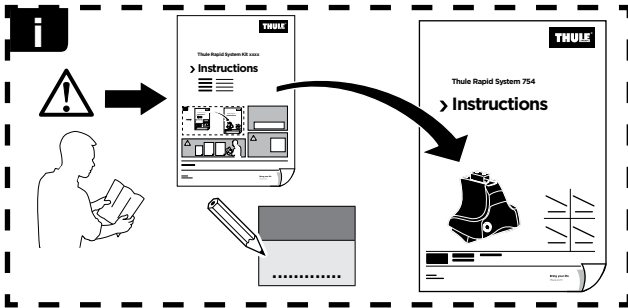

Thule Rapid System Kit 1680

> Instructions

MINI Clubman, 4-dr Hatchback, 08-14

ISO 11154-E

141680

C.20151210
519-1680-04

Bring your life
thule.com