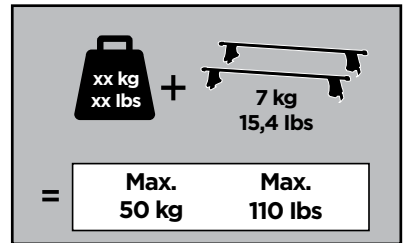

Thule Rapid System Kit 1680

> Instructions

MINI Clubman, 4-dr Hatchback, 08-14

ISO 11154-E

141680

C.20151210
519-1680-04

Bring your life
thule.com