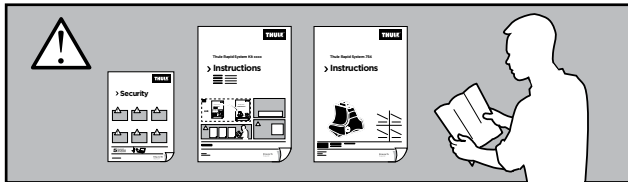

Thule Rapid System Kit 1680

> Instructions

MINI Clubman, 4-dr Hatchback, 08-14

ISO 11154-E

141680

C.20151210
519-1680-04

Bring your life
thule.com

308