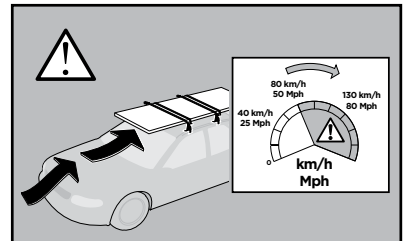

Thule Rapid System Kit 1680

> Instructions

MINI Clubman, 4-dr Hatchback, 08-14

ISO 11154-E

141680

C.20151210
519-1680-04

Bring your life
thule.com