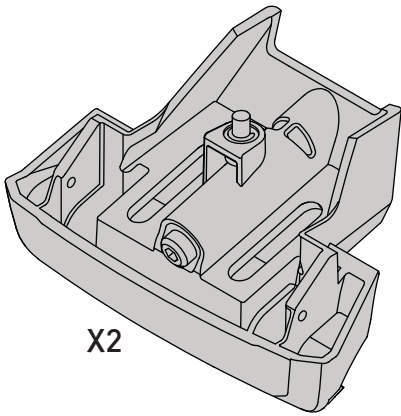

K924

Fitting Kit

MAX kg (lb)			
		   	
Hyundai Tucson, Steel Roof, 5dr SUV, 15+	AU, NZ, ZA, EU		75 kg (165 lb)
Hyundai Tucson, Steel Roof, 5dr SUV, 16+	US		75 kg (165 lb)

CONTENTS • CONTENUTO • CONTENIDO • INHALT • CONTENUTI

X2

X2

X1

X8

F

Flush Bar (F)

T

Through Bar (T)

HD

Heavy Duty Bar (HD)

P

Square Bar/P-Bar (P)

+

+

=

**MAX.
kgs (lbs)**