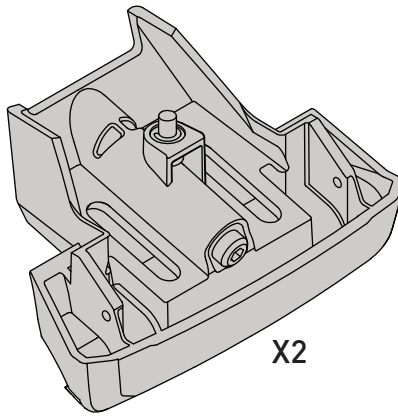

K924

Fitting Kit

MAX kg (lb)			
		   	
Hyundai Tucson, Steel Roof, 5dr SUV, 15+	AU, NZ, ZA, EU		75 kg (165 lb)
Hyundai Tucson, Steel Roof, 5dr SUV, 16+	US		75 kg (165 lb)

CONTENTS • CONTENUTO • CONTENIDO • INHALT • CONTENUTI

X2

X2

X1

X8

F

Flush Bar (F)

T

Through Bar (T)

HD

Heavy Duty Bar (HD)

P

Square Bar/P-Bar (P)

+

+

=

**MAX.
kgs (lbs)**