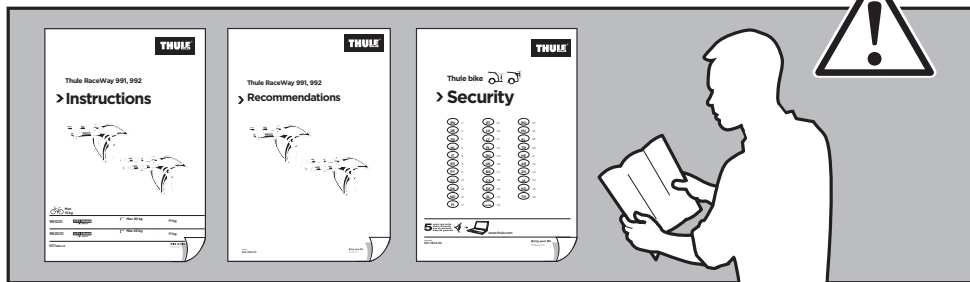

1. **EN** Rear door-mounted bike carrier
   DE Heckklappen-Fahrradträger
   FR Porte-vélos sur le hayon arrière
   NL Fietsdrager voor op de achterklep
   IT Portabici da installare sul portellone posteriore
   ES Portabicicletas de portón trasero
   PT Suporte para bicicleta para tampa traseira
   SV Bakluckemonterad cykelhållare
   DK Cykelholder, der er monteret på bagklap
   NO Bakdørrmonterte lasteholdere
   FI Tavaratilan oveen kiinnitettävä polkupyöräteline
   ET Tagaluugile paigaldatav jalgrattahoidik
   LV Uz aizmugurējām durvīm uzstādāms velosipēdu turētājs
   LT Prie galinių durelių tvirtinami dviračių laikikliai
   PL Bagażnik rowerowy montowany na tylnych drzwiach
2. **RU** Устанавливаемое на задней дверце крепление для велосипедов
   UK Багажник для велосипедів, що монтується на задніх дверцятках
   BG Багажник за велосипеди, монтиран на задната врата
   CS Nosič jízdních kol s montáží na zadní dveře
   SK Nosič bicyklov s montážou na zadné dvere
   SL Prtljažnik za kolesa za na zadnja vrata vozila
   HR/BiH Nosać bicikla koji se postavlja na vrata prtljažnika
   RO Suport pentru bicicletă montat pe ușa din spate
   HU Hátsó ajtóra szerelhető kerékpártartó
   EL Σχάρα ποδηλάτου πίσω πόρτας
   TR Araç arkasına bağlanan bisiklet taşıyıcı
   HE ממשא אופניים על הדלת האחורית
   AR حامل الدراجة للتثبيت على الباب الخلفي
3. **ZH** 后备箱安装托架
   JA リアドアマウント型サイクルキャリア
   KO 뒷문 장착 자전거 캐리어
   TH โครงยึดจับจักรยานแบบติดตั้งกับประตูท้ายรถ