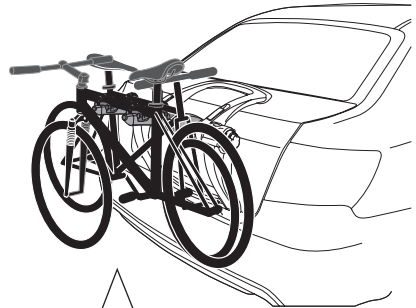

991001 x2

991002 x3