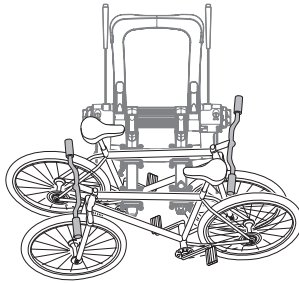

i

991001 x2

991002 x3

Not ok

ok