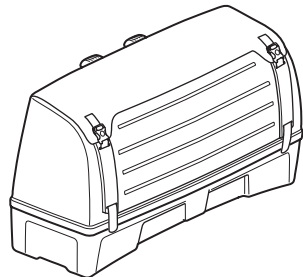

9173

Transportrad
Transport wheel

9171

BackSpace Box