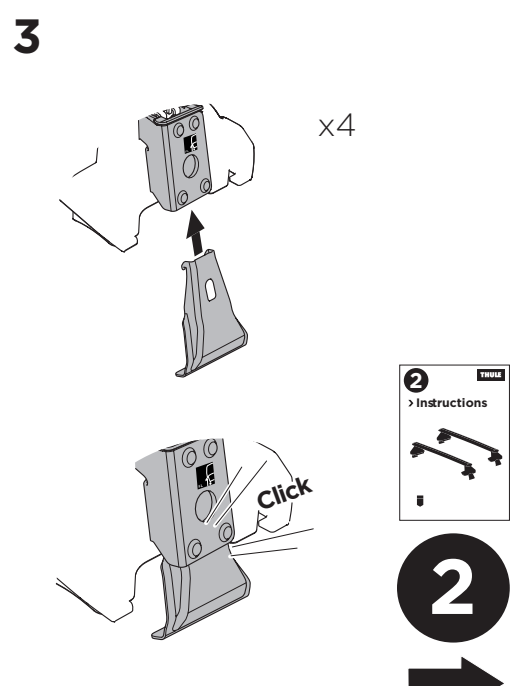

1

Kit 5018

PEUGEOT 308, 5-dr Hatchback, 14-
PEUGEOT 308 SW, 5-dr Estate, 14-

ISO 11154-E