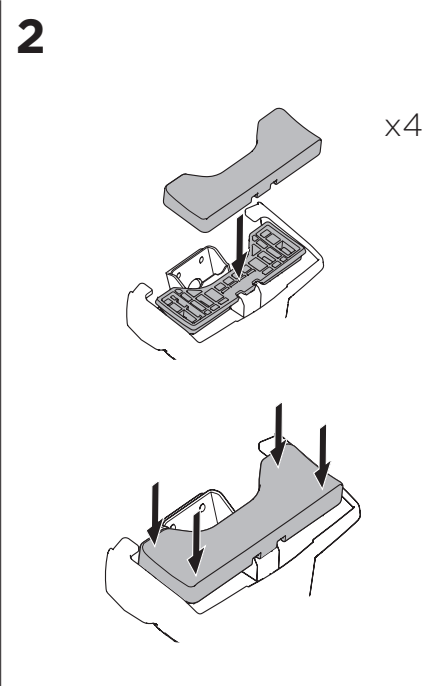

1

Kit 5018

PEUGEOT 308, 5-dr Hatchback, 14-
PEUGEOT 308 SW, 5-dr Estate, 14-

ISO 11154-E

THULE WingBar Evo THULE WingBar Edge THULE WingBar THULE SquareBar	Evo X (scale)	Edge X (scale)
PEUGEOT 308, 5-dr Hatchback, 14-	41	O
PEUGEOT 308 SW, 5-dr Estate, 14-	41,5	N

THULE ProBar THULE SlideBar	X (mm/inch)
PEUGEOT 308, 5-dr Hatchback, 14-	1061 mm / 41 3/4"
PEUGEOT 308 SW, 5-dr Estate, 14-	1066 mm / 42"

THULE WingBar Evo THULE WingBar Edge THULE WingBar THULE SquareBar	Evo Y (scale)	Edge Y (scale)
PEUGEOT 308, 5-dr Hatchback, 14-	34,5	J
PEUGEOT 308 SW, 5-dr Estate, 14-	35	I

THULE ProBar THULE SlideBar	Y (mm/inch)
PEUGEOT 308, 5-dr Hatchback, 14-	996 mm / 39 1/4"
PEUGEOT 308 SW, 5-dr Estate, 14-	1001 mm / 39 3/8"

	W (mm/inch)	Z (mm/inch)
PEUGEOT 308, 5-dr Hatchback, 14-	725 mm / 28 1/2"	225 mm / 8 7/8"
PEUGEOT 308 SW, 5-dr Estate, 14-	720 mm / 28 1/2"	225 mm / 8 7/8"