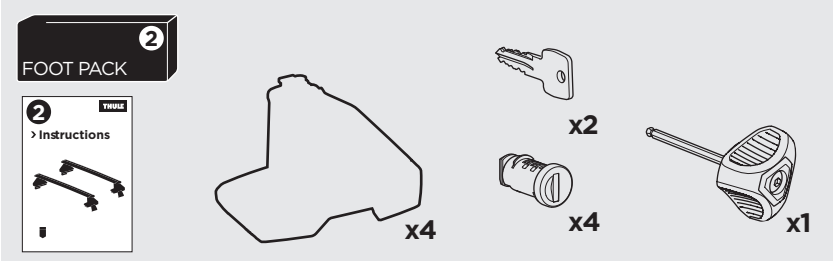

1

Kit 5018

PEUGEOT 308, 5-dr Hatchback, 14-
PEUGEOT 308 SW, 5-dr Estate, 14-

ISO 11154-E

THULE WingBar Evo THULE WingBar Edge THULE WingBar THULE SquareBar	Evo X (scale)	Edge X (scale)
PEUGEOT 308, 5-dr Hatchback, 14-	41	O
PEUGEOT 308 SW, 5-dr Estate, 14-	41,5	N

THULE ProBar THULE SlideBar	X (mm/inch)
PEUGEOT 308, 5-dr Hatchback, 14-	1061 mm / 41 3/4"
PEUGEOT 308 SW, 5-dr Estate, 14-	1066 mm / 42"

THULE WingBar Evo THULE WingBar Edge THULE WingBar THULE SquareBar	Evo Y (scale)	Edge Y (scale)
PEUGEOT 308, 5-dr Hatchback, 14-	34,5	J
PEUGEOT 308 SW, 5-dr Estate, 14-	35	I

THULE ProBar THULE SlideBar	Y (mm/inch)
PEUGEOT 308, 5-dr Hatchback, 14-	996 mm / 39 1/4"
PEUGEOT 308 SW, 5-dr Estate, 14-	1001 mm / 39 3/8"

	W (mm/inch)	Z (mm/inch)
PEUGEOT 308, 5-dr Hatchback, 14-	725 mm / 28 1/2"	225 mm / 8 7/8"
PEUGEOT 308 SW, 5-dr Estate, 14-	720 mm / 28 1/2"	225 mm / 8 7/8"