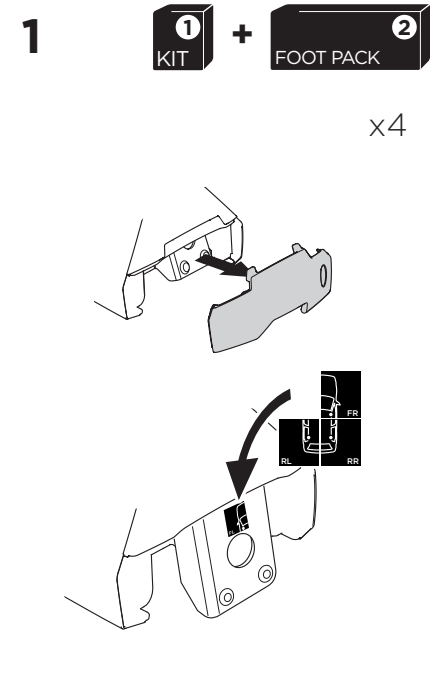

1

Kit 5018

PEUGEOT 308, 5-dr Hatchback, 14-
PEUGEOT 308 SW, 5-dr Estate, 14-

ISO 11154-E

THULE WingBar Evo THULE WingBar Edge THULE WingBar THULE SquareBar	Evo X (scale)	Edge X (scale)
PEUGEOT 308, 5-dr Hatchback, 14-	41	O
PEUGEOT 308 SW, 5-dr Estate, 14-	41,5	N

THULE ProBar THULE SlideBar	X (mm/inch)
PEUGEOT 308, 5-dr Hatchback, 14-	1061 mm / 41 3/4"
PEUGEOT 308 SW, 5-dr Estate, 14-	1066 mm / 42"

THULE WingBar Evo THULE WingBar Edge THULE WingBar THULE SquareBar	Evo Y (scale)	Edge Y (scale)
PEUGEOT 308, 5-dr Hatchback, 14-	34,5	J
PEUGEOT 308 SW, 5-dr Estate, 14-	35	I

THULE ProBar THULE SlideBar	Y (mm/inch)
PEUGEOT 308, 5-dr Hatchback, 14-	996 mm / 39 1/4"
PEUGEOT 308 SW, 5-dr Estate, 14-	1001 mm / 39 3/8"

	W (mm/inch)	Z (mm/inch)
PEUGEOT 308, 5-dr Hatchback, 14-	725 mm / 28 1/2"	225 mm / 8 7/8"
PEUGEOT 308 SW, 5-dr Estate, 14-	720 mm / 28 1/2"	225 mm / 8 7/8"