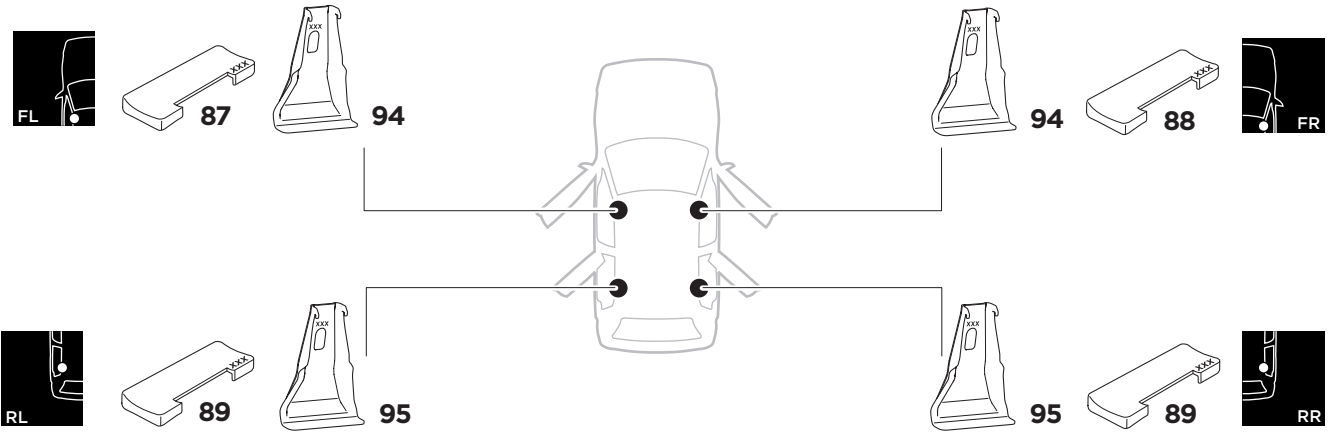

1

Kit 5018

PEUGEOT 308, 5-dr Hatchback, 14-
PEUGEOT 308 SW, 5-dr Estate, 14-

ISO 11154-E

THULE WingBar Evo THULE WingBar Edge THULE WingBar THULE SquareBar	Evo X (scale)	Edge X (scale)
PEUGEOT 308, 5-dr Hatchback, 14-	41	O
PEUGEOT 308 SW, 5-dr Estate, 14-	41,5	N

THULE ProBar THULE SlideBar	X (mm/inch)
PEUGEOT 308, 5-dr Hatchback, 14-	1061 mm / 41 3/4"
PEUGEOT 308 SW, 5-dr Estate, 14-	1066 mm / 42"

THULE WingBar Evo THULE WingBar Edge THULE WingBar THULE SquareBar	Evo Y (scale)	Edge Y (scale)
PEUGEOT 308, 5-dr Hatchback, 14-	34,5	J
PEUGEOT 308 SW, 5-dr Estate, 14-	35	I

THULE ProBar THULE SlideBar	Y (mm/inch)
PEUGEOT 308, 5-dr Hatchback, 14-	996 mm / 39 1/4"
PEUGEOT 308 SW, 5-dr Estate, 14-	1001 mm / 39 3/8"

	W (mm/inch)	Z (mm/inch)
PEUGEOT 308, 5-dr Hatchback, 14-	725 mm / 28 1/2"	225 mm / 8 7/8"
PEUGEOT 308 SW, 5-dr Estate, 14-	720 mm / 28 1/2"	225 mm / 8 7/8"