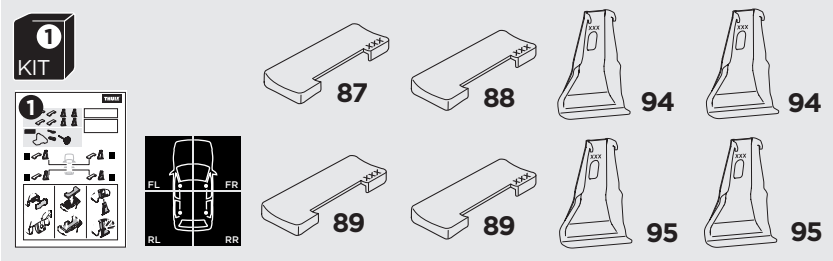

1

Kit 5018

PEUGEOT 308, 5-dr Hatchback, 14-
PEUGEOT 308 SW, 5-dr Estate, 14-

ISO 11154-E

THULE WingBar Evo THULE WingBar Edge THULE WingBar THULE SquareBar	Evo X (scale)	Edge X (scale)
PEUGEOT 308, 5-dr Hatchback, 14-	41	O
PEUGEOT 308 SW, 5-dr Estate, 14-	41,5	N

THULE ProBar THULE SlideBar	X (mm/inch)
PEUGEOT 308, 5-dr Hatchback, 14-	1061 mm / 41 3/4"
PEUGEOT 308 SW, 5-dr Estate, 14-	1066 mm / 42"

THULE WingBar Evo THULE WingBar Edge THULE WingBar THULE SquareBar	Evo Y (scale)	Edge Y (scale)
PEUGEOT 308, 5-dr Hatchback, 14-	34,5	J
PEUGEOT 308 SW, 5-dr Estate, 14-	35	I

THULE ProBar THULE SlideBar	Y (mm/inch)
PEUGEOT 308, 5-dr Hatchback, 14-	996 mm / 39 1/4"
PEUGEOT 308 SW, 5-dr Estate, 14-	1001 mm / 39 3/8"

	W (mm/inch)	Z (mm/inch)
PEUGEOT 308, 5-dr Hatchback, 14-	725 mm / 28 1/2"	225 mm / 8 7/8"
PEUGEOT 308 SW, 5-dr Estate, 14-	720 mm / 28 1/2"	225 mm / 8 7/8"