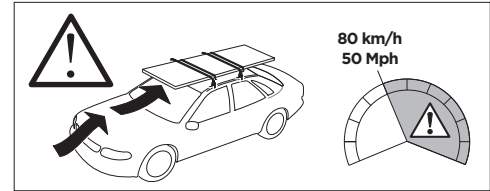

## Kit 5130

SCION iM, 5-dr Hatchback, 16-16  
 TOYOTA Auris, 5-dr Hatchback, 13-19  
 TOYOTA Corolla, 5-dr Hatchback, 13-18  
 TOYOTA Corolla iM, 5-dr Hatchback, \*17-18

\*North America

ISO 11154-E

THULE WingBar Evo	THULE WingBar Edge	THULE WingBar	THULE SquareBar	Evo X (scale)	Edge X (scale)
SCION iM, 5-dr Hatchback, 16-16				31	Q
TOYOTA Auris, 5-dr Hatchback, 13-19				31	Q
TOYOTA Corolla, 5-dr Hatchback, 13-18				31	Q
TOYOTA Corolla iM, 5-dr Hatchback, *17-18				31	Q