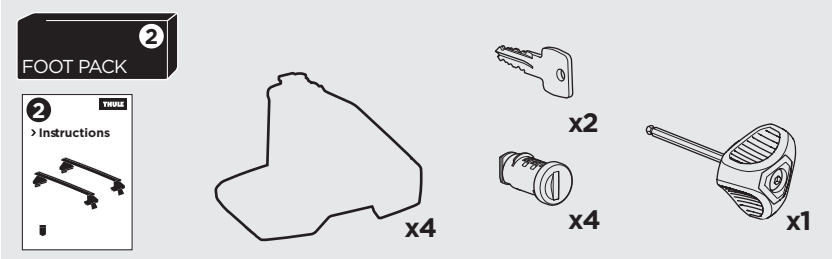

## Kit 5130

SCION iM, 5-dr Hatchback, 16-16  
 TOYOTA Auris, 5-dr Hatchback, 13-19  
 TOYOTA Corolla, 5-dr Hatchback, 13-18  
 TOYOTA Corolla iM, 5-dr Hatchback, \*17-18

\*North America

ISO 11154-E

THULE WingBar Evo	THULE WingBar Edge	THULE WingBar	THULE SquareBar	Evo X (scale)	Edge X (scale)
SCION iM, 5-dr Hatchback, 16-16				31	Q
TOYOTA Auris, 5-dr Hatchback, 13-19				31	Q
TOYOTA Corolla, 5-dr Hatchback, 13-18				31	Q
TOYOTA Corolla iM, 5-dr Hatchback, *17-18				31	Q