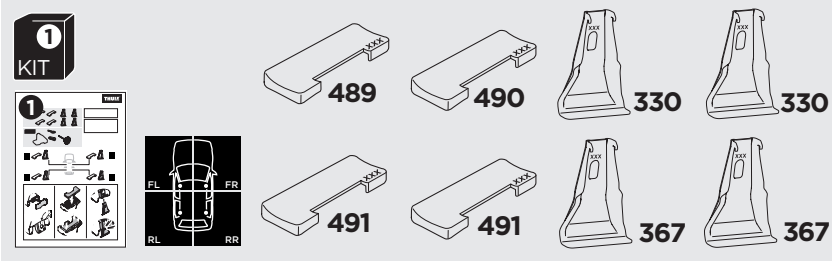

## Kit 5130

SCION iM, 5-dr Hatchback, 16-16  
 TOYOTA Auris, 5-dr Hatchback, 13-19  
 TOYOTA Corolla, 5-dr Hatchback, 13-18  
 TOYOTA Corolla iM, 5-dr Hatchback, \*17-18

\*North America

ISO 11154-E

THULE WingBar Evo	THULE WingBar Edge	THULE WingBar	THULE SquareBar	Evo X (scale)	Edge X (scale)
SCION iM, 5-dr Hatchback, 16-16				31	Q
TOYOTA Auris, 5-dr Hatchback, 13-19				31	Q
TOYOTA Corolla, 5-dr Hatchback, 13-18				31	Q
TOYOTA Corolla iM, 5-dr Hatchback, *17-18				31	Q