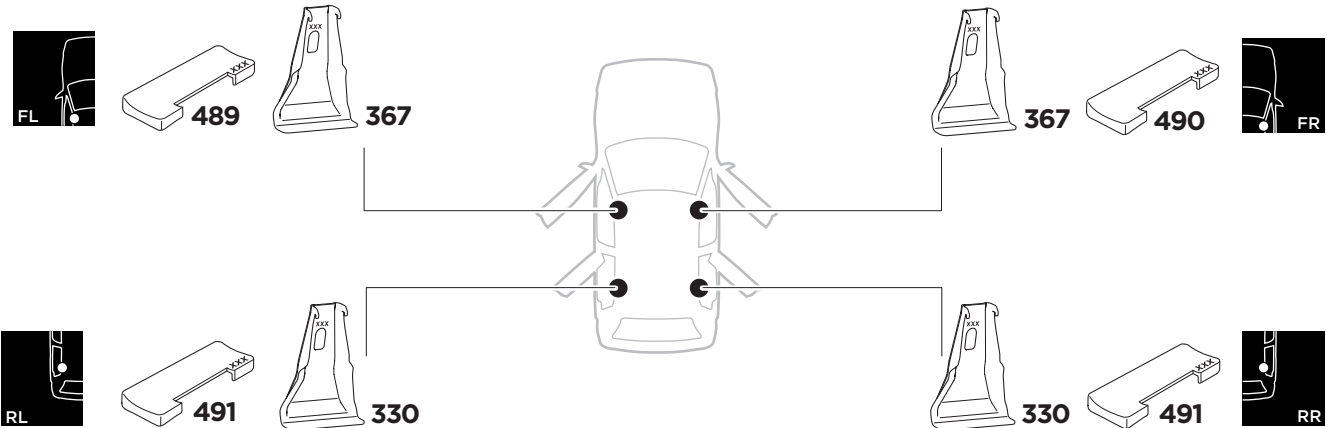

## Kit 5130

SCION iM, 5-dr Hatchback, 16-16  
 TOYOTA Auris, 5-dr Hatchback, 13-19  
 TOYOTA Corolla, 5-dr Hatchback, 13-18  
 TOYOTA Corolla iM, 5-dr Hatchback, \*17-18

\*North America

ISO 11154-E

THULE WingBar Evo	THULE WingBar Edge	THULE WingBar	THULE SquareBar	Evo X (scale)	Edge X (scale)
SCION iM, 5-dr Hatchback, 16-16				31	Q
TOYOTA Auris, 5-dr Hatchback, 13-19				31	Q
TOYOTA Corolla, 5-dr Hatchback, 13-18				31	Q
TOYOTA Corolla iM, 5-dr Hatchback, *17-18				31	Q