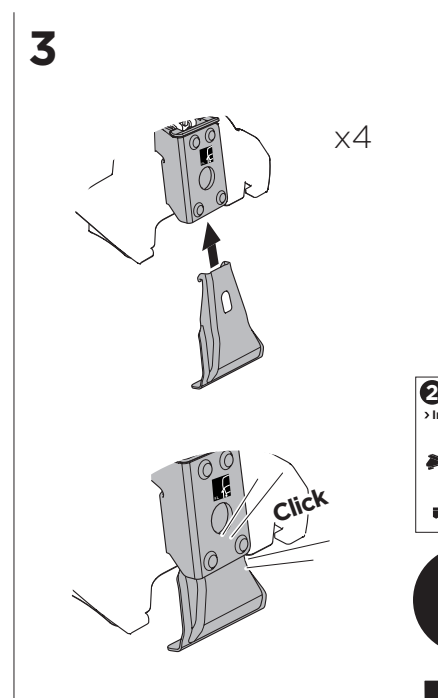

## Kit 5130

SCION iM, 5-dr Hatchback, 16-16  
 TOYOTA Auris, 5-dr Hatchback, 13-19  
 TOYOTA Corolla, 5-dr Hatchback, 13-18  
 TOYOTA Corolla iM, 5-dr Hatchback, \*17-18

\*North America

ISO 11154-E

THULE WingBar Evo	THULE WingBar Edge	THULE WingBar	THULE SquareBar	Evo X (scale)	Edge X (scale)
SCION iM, 5-dr Hatchback, 16-16				31	Q
TOYOTA Auris, 5-dr Hatchback, 13-19				31	Q
TOYOTA Corolla, 5-dr Hatchback, 13-18				31	Q
TOYOTA Corolla iM, 5-dr Hatchback, *17-18				31	Q