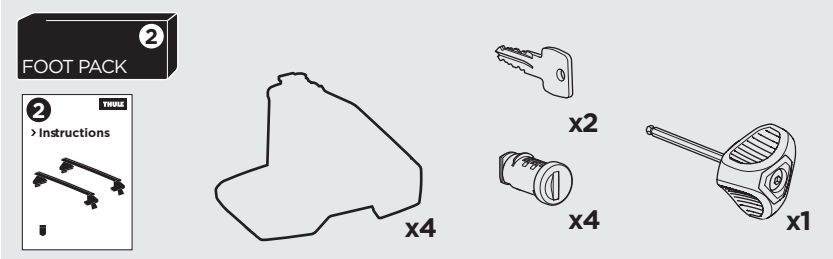

1

Kit 5106

DODGE Ram 1500, 4-dr Quad Cab, 09-
 DODGE Ram 1500, 4-dr Crew Cab, 09-
 DODGE Ram 2500/3500, 4-dr Crew Cab, 10-
 DODGE Ram 2500/3500, 4-dr Mega Cab, 10-

ISO 11154-E

THULE WingBar Evo THULE WingBar Edge THULE WingBar THULE SquareBar	Evo X (scale)	Edge X (scale)
DODGE Ram 1500, 4-dr Quad Cab, 09-	66	N/A
DODGE Ram 1500, 4-dr Crew Cab, 09-	66	N/A
DODGE Ram 2500/3500, 4-dr Crew Cab, 10-	66	N/A
DODGE Ram 2500/3500, 4-dr Mega Cab, 10-	66	N/A

THULE ProBar THULE SlideBar	X (mm/inch)
DODGE Ram 1500, 4-dr Quad Cab, 09-	1311 mm / 51 5/8"
DODGE Ram 1500, 4-dr Crew Cab, 09-	1311 mm / 51 5/8"
DODGE Ram 2500/3500, 4-dr Crew Cab, 10-	1311 mm / 51 5/8"
DODGE Ram 2500/3500, 4-dr Mega Cab, 10-	1311 mm / 51 5/8"

THULE WingBar Evo THULE WingBar Edge THULE WingBar THULE SquareBar	Evo Y (scale)	Edge Y (scale)
DODGE Ram 1500, 4-dr Quad Cab, 09-	65	N/A
DODGE Ram 1500, 4-dr Crew Cab, 09-	65	N/A
DODGE Ram 2500/3500, 4-dr Crew Cab, 10-	65	N/A
DODGE Ram 2500/3500, 4-dr Mega Cab, 10-	65	N/A

	W (mm/inch)	Z (mm/inch)
DODGE Ram 1500, 4-dr Quad Cab, 09-	700 mm / 27 1/2"	200 mm / 7 7/8"
DODGE Ram 1500, 4-dr Crew Cab, 09-	700 mm / 27 1/2"	200 mm / 7 7/8"
DODGE Ram 2500/3500, 4-dr Crew Cab, 10-	700 mm / 27 1/2"	200 mm / 7 7/8"
DODGE Ram 2500/3500, 4-dr Mega Cab, 10-	700 mm / 27 1/2"	200 mm / 7 7/8"