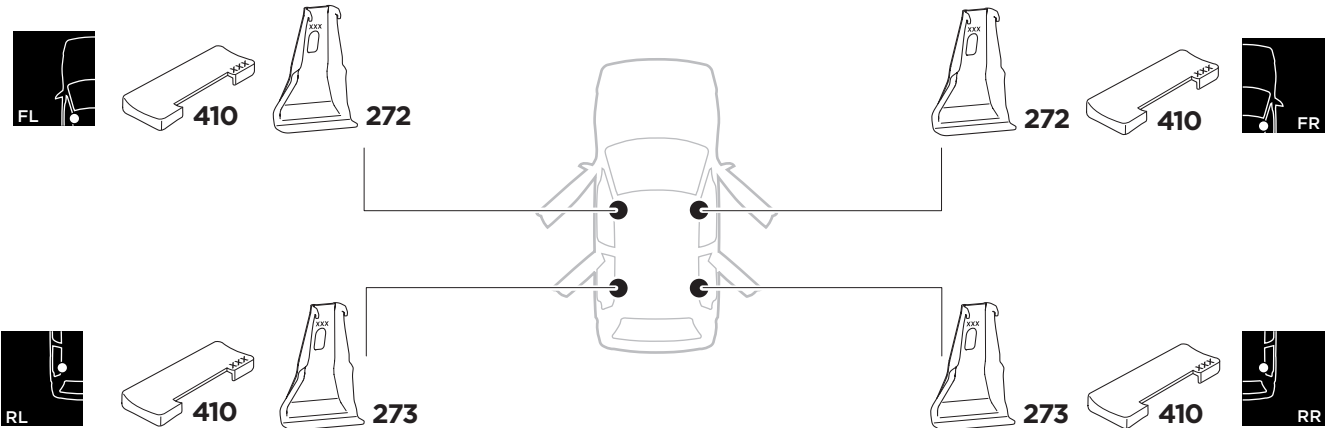

1

Kit 5106

DODGE Ram 1500, 4-dr Quad Cab, 09-
 DODGE Ram 1500, 4-dr Crew Cab, 09-
 DODGE Ram 2500/3500, 4-dr Crew Cab, 10-
 DODGE Ram 2500/3500, 4-dr Mega Cab, 10-

ISO 11154-E

THULE WingBar Evo THULE WingBar Edge THULE WingBar THULE SquareBar	Evo X (scale)	Edge X (scale)
DODGE Ram 1500, 4-dr Quad Cab, 09-	66	N/A
DODGE Ram 1500, 4-dr Crew Cab, 09-	66	N/A
DODGE Ram 2500/3500, 4-dr Crew Cab, 10-	66	N/A
DODGE Ram 2500/3500, 4-dr Mega Cab, 10-	66	N/A

THULE ProBar THULE SlideBar	X (mm/inch)
DODGE Ram 1500, 4-dr Quad Cab, 09-	1311 mm / 51 5/8"
DODGE Ram 1500, 4-dr Crew Cab, 09-	1311 mm / 51 5/8"
DODGE Ram 2500/3500, 4-dr Crew Cab, 10-	1311 mm / 51 5/8"
DODGE Ram 2500/3500, 4-dr Mega Cab, 10-	1311 mm / 51 5/8"

THULE WingBar Evo THULE WingBar Edge THULE WingBar THULE SquareBar	Evo Y (scale)	Edge Y (scale)
DODGE Ram 1500, 4-dr Quad Cab, 09-	65	N/A
DODGE Ram 1500, 4-dr Crew Cab, 09-	65	N/A
DODGE Ram 2500/3500, 4-dr Crew Cab, 10-	65	N/A
DODGE Ram 2500/3500, 4-dr Mega Cab, 10-	65	N/A

	W (mm/inch)	Z (mm/inch)
DODGE Ram 1500, 4-dr Quad Cab, 09-	700 mm / 27 1/2"	200 mm / 7 7/8"
DODGE Ram 1500, 4-dr Crew Cab, 09-	700 mm / 27 1/2"	200 mm / 7 7/8"
DODGE Ram 2500/3500, 4-dr Crew Cab, 10-	700 mm / 27 1/2"	200 mm / 7 7/8"
DODGE Ram 2500/3500, 4-dr Mega Cab, 10-	700 mm / 27 1/2"	200 mm / 7 7/8"