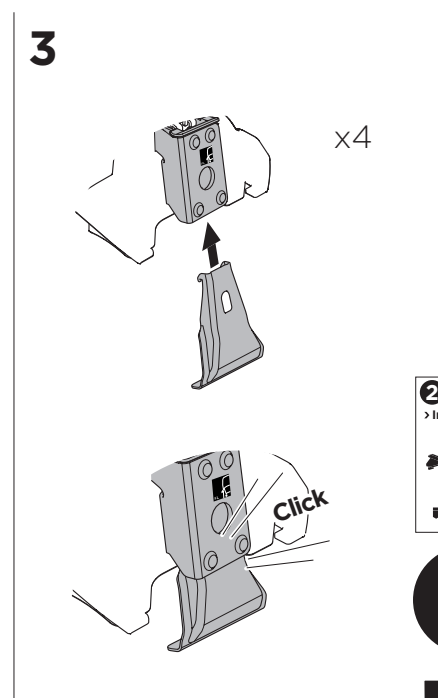

1

Kit 5106

DODGE Ram 1500, 4-dr Quad Cab, 09-
 DODGE Ram 1500, 4-dr Crew Cab, 09-
 DODGE Ram 2500/3500, 4-dr Crew Cab, 10-
 DODGE Ram 2500/3500, 4-dr Mega Cab, 10-

ISO 11154-E

THULE WingBar Evo THULE WingBar Edge THULE WingBar THULE SquareBar	Evo X (scale)	Edge X (scale)
DODGE Ram 1500, 4-dr Quad Cab, 09-	66	N/A
DODGE Ram 1500, 4-dr Crew Cab, 09-	66	N/A
DODGE Ram 2500/3500, 4-dr Crew Cab, 10-	66	N/A
DODGE Ram 2500/3500, 4-dr Mega Cab, 10-	66	N/A

THULE ProBar THULE SlideBar	X (mm/inch)
DODGE Ram 1500, 4-dr Quad Cab, 09-	1311 mm / 51 5/8"
DODGE Ram 1500, 4-dr Crew Cab, 09-	1311 mm / 51 5/8"
DODGE Ram 2500/3500, 4-dr Crew Cab, 10-	1311 mm / 51 5/8"
DODGE Ram 2500/3500, 4-dr Mega Cab, 10-	1311 mm / 51 5/8"