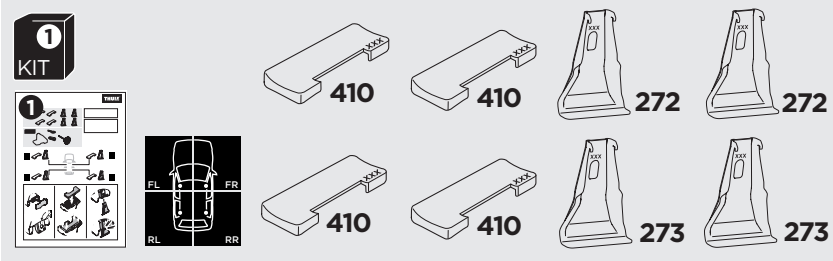

1

Kit 5106

DODGE Ram 1500, 4-dr Quad Cab, 09-
 DODGE Ram 1500, 4-dr Crew Cab, 09-
 DODGE Ram 2500/3500, 4-dr Crew Cab, 10-
 DODGE Ram 2500/3500, 4-dr Mega Cab, 10-

ISO 11154-E

THULE WingBar Evo THULE WingBar Edge THULE WingBar THULE SquareBar	Evo X (scale)	Edge X (scale)
DODGE Ram 1500, 4-dr Quad Cab, 09-	66	N/A
DODGE Ram 1500, 4-dr Crew Cab, 09-	66	N/A
DODGE Ram 2500/3500, 4-dr Crew Cab, 10-	66	N/A
DODGE Ram 2500/3500, 4-dr Mega Cab, 10-	66	N/A

THULE ProBar THULE SlideBar	X (mm/inch)
DODGE Ram 1500, 4-dr Quad Cab, 09-	1311 mm / 51 5/8"
DODGE Ram 1500, 4-dr Crew Cab, 09-	1311 mm / 51 5/8"
DODGE Ram 2500/3500, 4-dr Crew Cab, 10-	1311 mm / 51 5/8"
DODGE Ram 2500/3500, 4-dr Mega Cab, 10-	1311 mm / 51 5/8"

THULE WingBar Evo THULE WingBar Edge THULE WingBar THULE SquareBar	Evo Y (scale)	Edge Y (scale)
DODGE Ram 1500, 4-dr Quad Cab, 09-	65	N/A
DODGE Ram 1500, 4-dr Crew Cab, 09-	65	N/A
DODGE Ram 2500/3500, 4-dr Crew Cab, 10-	65	N/A
DODGE Ram 2500/3500, 4-dr Mega Cab, 10-	65	N/A

	W (mm/inch)	Z (mm/inch)
DODGE Ram 1500, 4-dr Quad Cab, 09-	700 mm / 27 1/2"	200 mm / 7 7/8"
DODGE Ram 1500, 4-dr Crew Cab, 09-	700 mm / 27 1/2"	200 mm / 7 7/8"
DODGE Ram 2500/3500, 4-dr Crew Cab, 10-	700 mm / 27 1/2"	200 mm / 7 7/8"
DODGE Ram 2500/3500, 4-dr Mega Cab, 10-	700 mm / 27 1/2"	200 mm / 7 7/8"