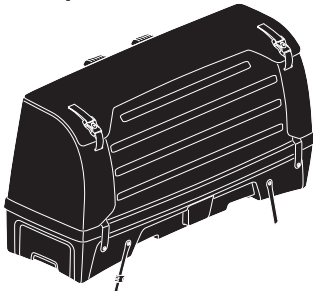

Thule BackSpace XT
9383