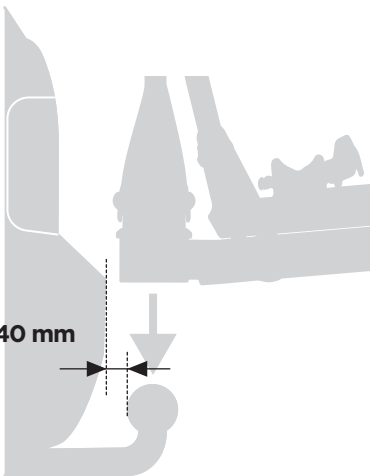

### CITY CRASH

Complies with ISO norm

**i**

22-80 mm

Your Key-Number

130  
km/h

D.1

Aluminium  
or GGG40

Safety

min 40 mm

ok

min 25 mm

min 73 mm

Not ok

< 73 mm

**i**