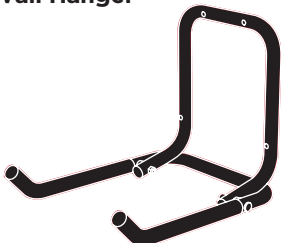

Thule Wall Hanger

9771