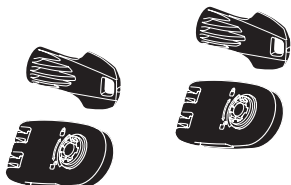

Thule Wheel Strap Locks

986

Thule Road Bike Adapter

9772