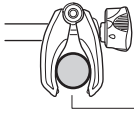

i

22-80 mm

Your Key-Number

130
km/h

D.1

Aluminium
or GGG40

Safety

min 40 mm

ok

min 25 mm

min 73 mm

Not ok

< 73 mm