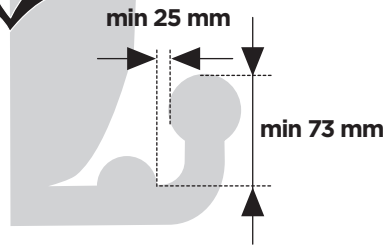

### CITY CRASH

Complies with ISO norm

**i**

22-80 mm

Your Key-Number

130  
km/h

D.1

Aluminium  
or GGG40

Safety

min 40 mm

ok

min 25 mm

min 73 mm

Not ok

< 73 mm

**i**