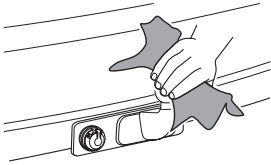

i

22-80 mm

Your Key-Number

130
km/h

D.1

Aluminium
or GGG40

Safety

min 40 mm

ok

min 25 mm

min 73 mm

Not ok

< 73 mm