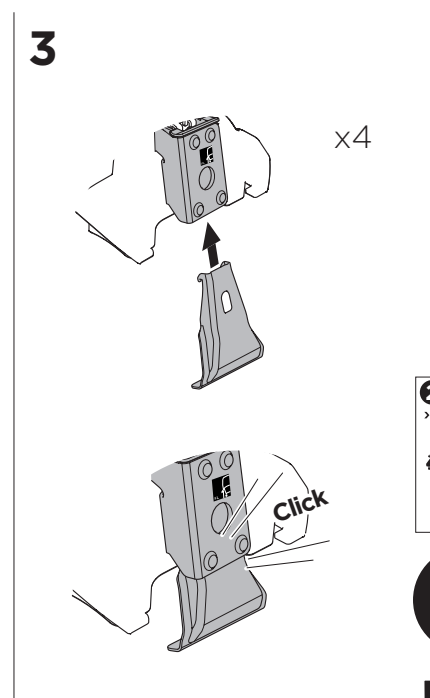

1

Kit 5128

SKODA Superb, 4-dr Sedan, 08-15

ISO 11154-E

THULE WingBar Evo	THULE WingBar Edge	THULE WingBar	THULE SquareBar	Evo X (scale)	Edge X (scale)
SKODA Superb, 4-dr Sedan, 08-15				42,5	L
THULE ProBar	THULE SlideBar				X (mm/inch)
SKODA Superb, 4-dr Sedan, 08-15				1076 mm / 42 3/8"	

THULE WingBar Evo	THULE WingBar Edge	THULE WingBar	THULE SquareBar	Evo Y (scale)	Edge Y (scale)
SKODA Superb, 4-dr Sedan, 08-15				38,5	B
THULE ProBar	THULE SlideBar				Y (mm/inch)
SKODA Superb, 4-dr Sedan, 08-15				1038 mm / 40 3/4"	

	W (mm/inch)	Z (mm/inch)
SKODA Superb, 4-dr Sedan, 08-15	820 mm / 32 1/4"	355 mm / 14"