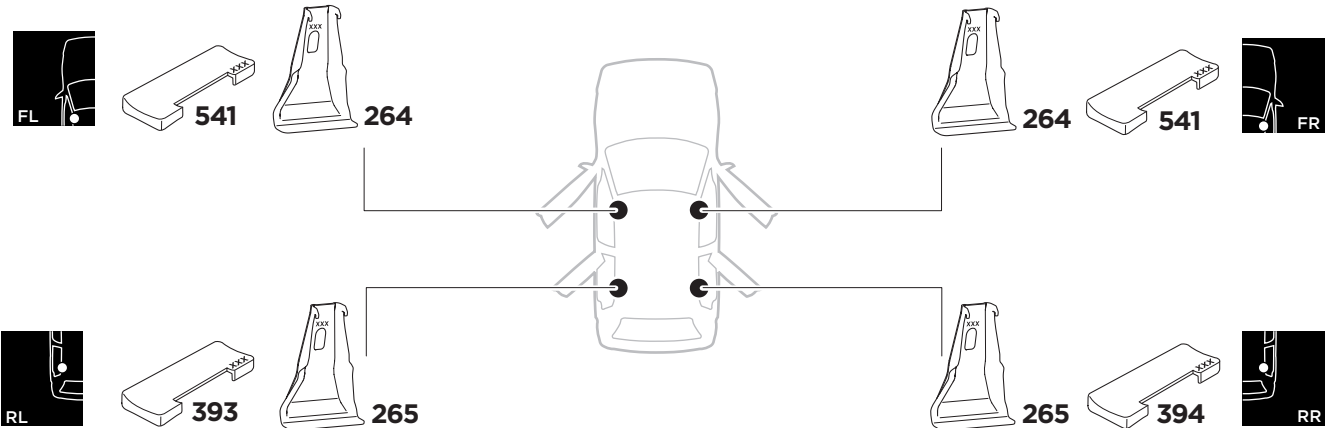

1

Kit 5128

SKODA Superb, 4-dr Sedan, 08-15

ISO 11154-E

THULE WingBar Evo	THULE WingBar Edge	THULE WingBar	THULE SquareBar	Evo X (scale)	Edge X (scale)
SKODA Superb, 4-dr Sedan, 08-15				42,5	L
THULE ProBar	THULE SlideBar				X (mm/inch)
SKODA Superb, 4-dr Sedan, 08-15				1076 mm / 42 3/8"	

THULE WingBar Evo	THULE WingBar Edge	THULE WingBar	THULE SquareBar	Evo Y (scale)	Edge Y (scale)
SKODA Superb, 4-dr Sedan, 08-15				38,5	B
THULE ProBar	THULE SlideBar				Y (mm/inch)
SKODA Superb, 4-dr Sedan, 08-15				1038 mm / 40 3/4"	

	W (mm/inch)	Z (mm/inch)
SKODA Superb, 4-dr Sedan, 08-15	820 mm / 32 1/4"	355 mm / 14"