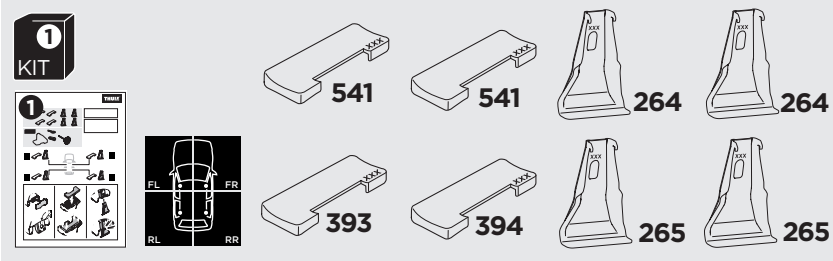

1

Kit 5128

SKODA Superb, 4-dr Sedan, 08-15

ISO 11154-E

THULE WingBar Evo	THULE WingBar Edge	THULE WingBar	THULE SquareBar	Evo X (scale)	Edge X (scale)
SKODA Superb, 4-dr Sedan, 08-15				42,5	L
THULE ProBar	THULE SlideBar				X (mm/inch)
SKODA Superb, 4-dr Sedan, 08-15				1076 mm / 42 3/8"	

THULE WingBar Evo	THULE WingBar Edge	THULE WingBar	THULE SquareBar	Evo Y (scale)	Edge Y (scale)
SKODA Superb, 4-dr Sedan, 08-15				38,5	B
THULE ProBar	THULE SlideBar				Y (mm/inch)
SKODA Superb, 4-dr Sedan, 08-15				1038 mm / 40 3/4"	

	W (mm/inch)	Z (mm/inch)
SKODA Superb, 4-dr Sedan, 08-15	820 mm / 32 1/4"	355 mm / 14"