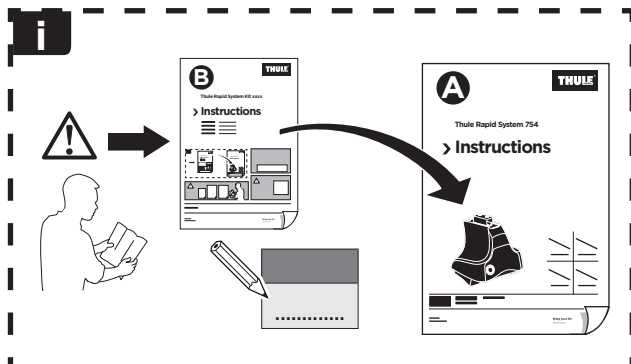

Thule Rapid System Kit 1514

> Instructions

HYUNDAI i20, 3-dr Hatchback, 09-15

HYUNDAI i20, 5-dr Hatchback, 09-15

3-dr =	Max. 50 kg	Max. 110 lbs
5-dr =	Max. 50 kg	Max. 110 lbs

ISO 11154-E

141514

C.20150120
519-1514-04

Bring your life
thule.com

x1

x1

1

	X (scale)	X (mm)	X (inch)
HYUNDAI i20 , 3-dr Hatchback, 09-15	33	981	38 ⁵ / ₈
HYUNDAI i20 , 5-dr Hatchback, 09-15	33	981	38 ⁵ / ₈

	Y (scale)	Y (mm)	Y (inch)
HYUNDAI i20 , 3-dr Hatchback, 09-15	29	941	37
HYUNDAI i20 , 5-dr Hatchback, 09-15	29	941	37