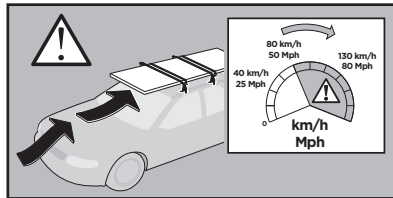

ISO 11154-E

141514

C.20150120
519-1514-04

Bring your life
thule.com