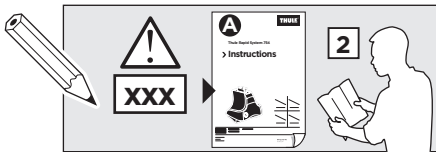

Bring your life
thule.com

x1

x1

1

	X (scale)	X (mm)	X (inch)
HYUNDAI i20 , 3-dr Hatchback, 09-15	33	981	38 ⁵ / ₈
HYUNDAI i20 , 5-dr Hatchback, 09-15	33	981	38 ⁵ / ₈

	Y (scale)	Y (mm)	Y (inch)
HYUNDAI i20 , 3-dr Hatchback, 09-15	29	941	37
HYUNDAI i20 , 5-dr Hatchback, 09-15	29	941	37