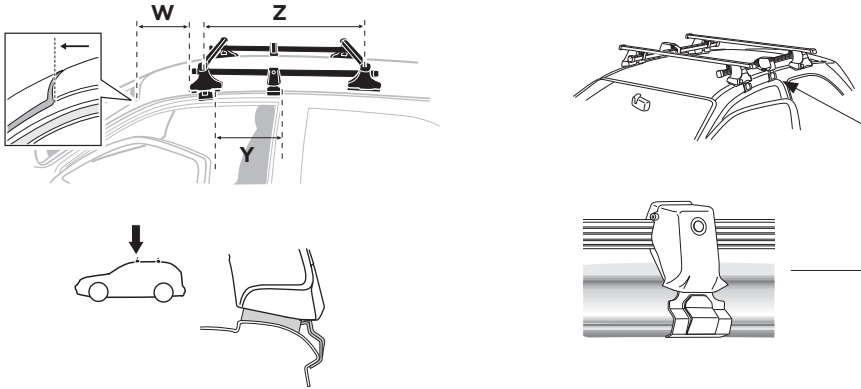

2

SRA

HYUNDAI i20, 3-dr Hatchback, 09-15

HYUNDAI i20, 5-dr Hatchback, 09-15

3

	W (mm)	Z (mm)	Y (mm)	W (inch)	Z (inch)	Y (inch)
HYUNDAI i20, 3-dr Hatchback, 09-15	190	670	330	7 1/2	26 3/8	13

	W (mm)	Z (mm)	W (inch)	Z (inch)
HYUNDAI i20, 5-dr Hatchback, 09-15	190	700	7 1/2	27 1/2