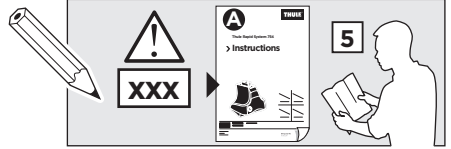

2

SRA

HYUNDAI i20, 3-dr Hatchback, 09-15

HYUNDAI i20, 5-dr Hatchback, 09-15

3

	W (mm)	Z (mm)	Y (mm)	W (inch)	Z (inch)	Y (inch)
HYUNDAI i20, 3-dr Hatchback, 09-15	190	670	330	7 1/2	26 3/8	13

	W (mm)	Z (mm)	W (inch)	Z (inch)
HYUNDAI i20, 5-dr Hatchback, 09-15	190	700	7 1/2	27 1/2