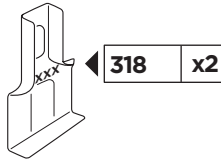

Thule Rapid System Kit 1514

> Instructions

HYUNDAI i20, 3-dr Hatchback, 09-15

HYUNDAI i20, 5-dr Hatchback, 09-15

3-dr =	Max. 50 kg	Max. 110 lbs
5-dr =	Max. 50 kg	Max. 110 lbs

ISO 11154-E

141514

C.20150120
519-1514-04

Bring your life
thule.com

x1

x1

1

	X (scale)	X (mm)	X (inch)
HYUNDAI i20 , 3-dr Hatchback, 09-15	33	981	38 ⁵ / ₈
HYUNDAI i20 , 5-dr Hatchback, 09-15	33	981	38 ⁵ / ₈

	Y (scale)	Y (mm)	Y (inch)
HYUNDAI i20 , 3-dr Hatchback, 09-15	29	941	37
HYUNDAI i20 , 5-dr Hatchback, 09-15	29	941	37

2

SRA

HYUNDAI i20, 3-dr Hatchback, 09-15

HYUNDAI i20, 5-dr Hatchback, 09-15

3

	W (mm)	Z (mm)	Y (mm)	W (inch)	Z (inch)	Y (inch)
HYUNDAI i20, 3-dr Hatchback, 09-15	190	670	330	7 1/2	26 3/8	13

	W (mm)	Z (mm)	W (inch)	Z (inch)
HYUNDAI i20, 5-dr Hatchback, 09-15	190	700	7 1/2	27 1/2