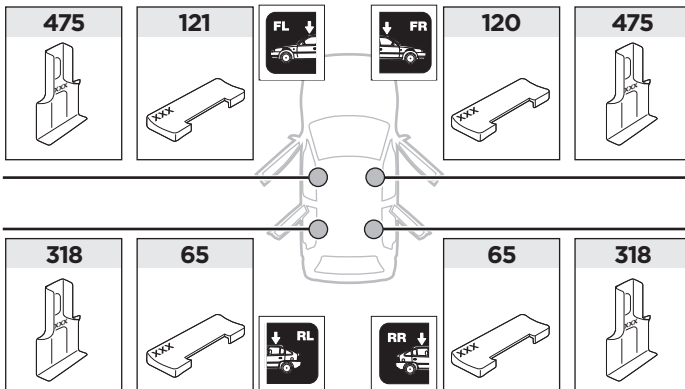

Bring your life
thule.com

x1

x1

1

	X (scale)	X (mm)	X (inch)
HYUNDAI i20 , 3-dr Hatchback, 09-15	33	981	38 ⁵ / ₈
HYUNDAI i20 , 5-dr Hatchback, 09-15	33	981	38 ⁵ / ₈

	Y (scale)	Y (mm)	Y (inch)
HYUNDAI i20 , 3-dr Hatchback, 09-15	29	941	37
HYUNDAI i20 , 5-dr Hatchback, 09-15	29	941	37

2

SRA

HYUNDAI i20, 3-dr Hatchback, 09-15

HYUNDAI i20, 5-dr Hatchback, 09-15

3

	W (mm)	Z (mm)	Y (mm)	W (inch)	Z (inch)	Y (inch)
HYUNDAI i20, 3-dr Hatchback, 09-15	190	670	330	7 1/2	26 3/8	13

	W (mm)	Z (mm)	W (inch)	Z (inch)
HYUNDAI i20, 5-dr Hatchback, 09-15	190	700	7 1/2	27 1/2