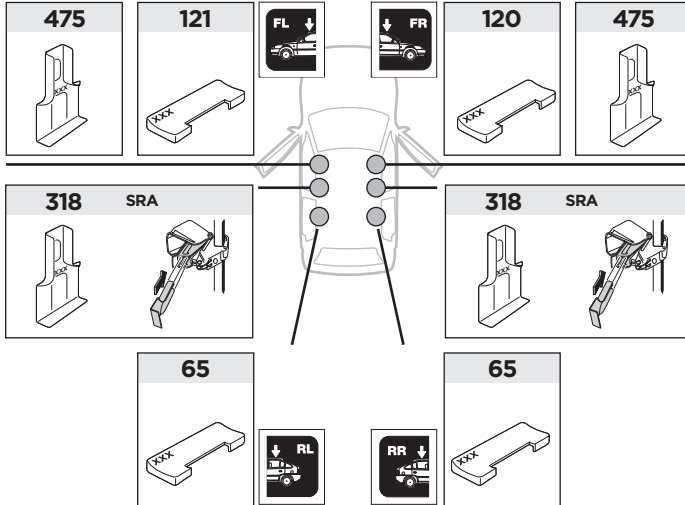

Bring your life
thule.com

x1

x1

1

	X (scale)	X (mm)	X (inch)
HYUNDAI i20 , 3-dr Hatchback, 09-15	33	981	38 ⁵ / ₈
HYUNDAI i20 , 5-dr Hatchback, 09-15	33	981	38 ⁵ / ₈

	Y (scale)	Y (mm)	Y (inch)
HYUNDAI i20 , 3-dr Hatchback, 09-15	29	941	37
HYUNDAI i20 , 5-dr Hatchback, 09-15	29	941	37

2

SRA

HYUNDAI i20, 3-dr Hatchback, 09-15

HYUNDAI i20, 5-dr Hatchback, 09-15

3

	W (mm)	Z (mm)	Y (mm)	W (inch)	Z (inch)	Y (inch)
HYUNDAI i20, 3-dr Hatchback, 09-15	190	670	330	7 1/2	26 3/8	13

	W (mm)	Z (mm)	W (inch)	Z (inch)
HYUNDAI i20, 5-dr Hatchback, 09-15	190	700	7 1/2	27 1/2