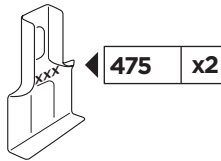

Thule Rapid System Kit 1514

> Instructions

HYUNDAI i20, 3-dr Hatchback, 09-15

HYUNDAI i20, 5-dr Hatchback, 09-15

3-dr =	Max. 50 kg	Max. 110 lbs
5-dr =	Max. 50 kg	Max. 110 lbs

ISO 11154-E

141514

C.20150120
519-1514-04

Bring your life
thule.com

x1

x1

1

	X (scale)	X (mm)	X (inch)
HYUNDAI i20 , 3-dr Hatchback, 09-15	33	981	38 ⁵ / ₈
HYUNDAI i20 , 5-dr Hatchback, 09-15	33	981	38 ⁵ / ₈

	Y (scale)	Y (mm)	Y (inch)
HYUNDAI i20 , 3-dr Hatchback, 09-15	29	941	37
HYUNDAI i20 , 5-dr Hatchback, 09-15	29	941	37

2

SRA

HYUNDAI i20, 3-dr Hatchback, 09-15

HYUNDAI i20, 5-dr Hatchback, 09-15

3

	W (mm)	Z (mm)	Y (mm)	W (inch)	Z (inch)	Y (inch)
HYUNDAI i20, 3-dr Hatchback, 09-15	190	670	330	7 1/2	26 3/8	13

	W (mm)	Z (mm)	W (inch)	Z (inch)
HYUNDAI i20, 5-dr Hatchback, 09-15	190	700	7 1/2	27 1/2