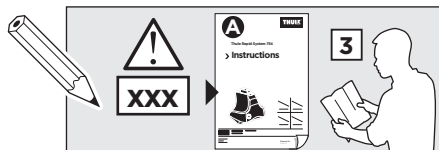

2

SRA

HYUNDAI i20, 3-dr Hatchback, 09-15

HYUNDAI i20, 5-dr Hatchback, 09-15

3

	W (mm)	Z (mm)	Y (mm)	W (inch)	Z (inch)	Y (inch)
HYUNDAI i20, 3-dr Hatchback, 09-15	190	670	330	7 1/2	26 3/8	13

	W (mm)	Z (mm)	W (inch)	Z (inch)
HYUNDAI i20, 5-dr Hatchback, 09-15	190	700	7 1/2	27 1/2