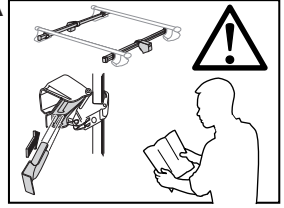

2

SRA

HYUNDAI i20, 3-dr Hatchback, 09-15

HYUNDAI i20, 5-dr Hatchback, 09-15