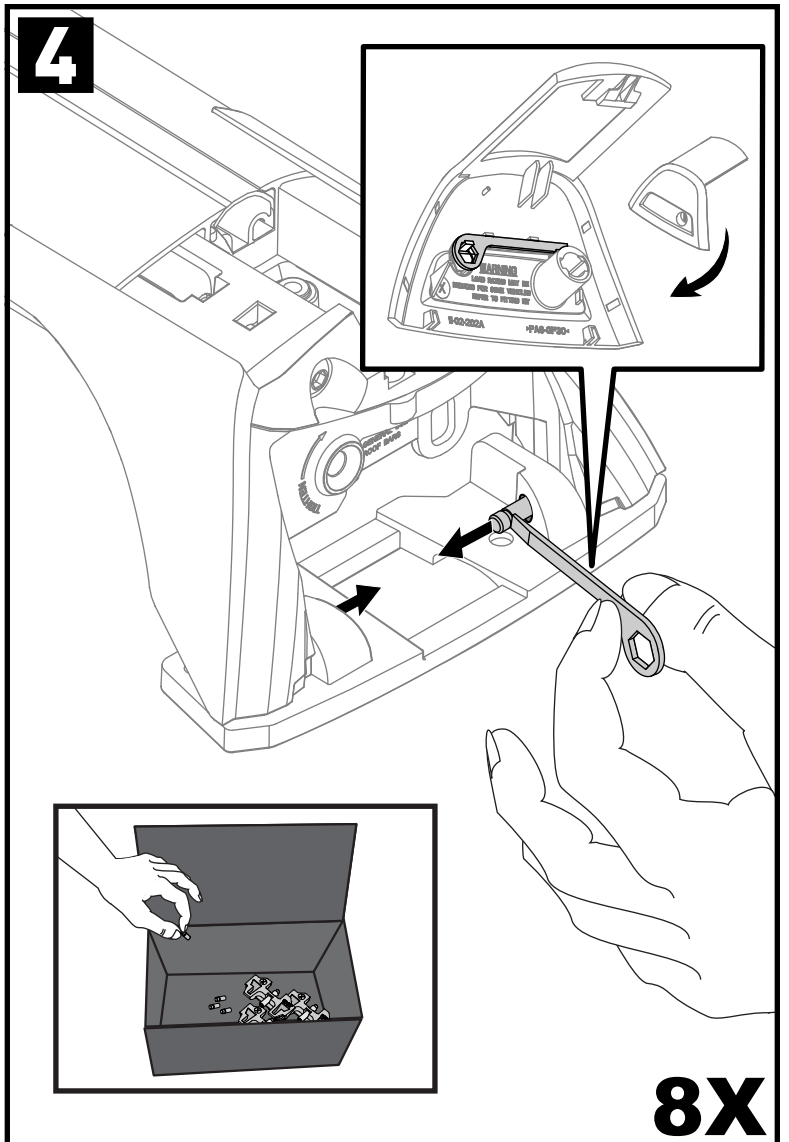

Flush Bar (F)

Through Bar (T)

Heavy Duty Bar (HD)

Square Bar/P-Bar (P)

K750

1.1 kg (2.5 lbs.)

14

2X