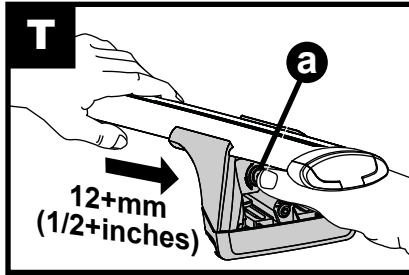

Flush Bar (F)

Through Bar (T)

Heavy Duty Bar (HD)

Square Bar/P-Bar (P)

K750

1.1 kg (2.5 lbs.)

14

2X

15

4X

16

4X

17

4X

18

**3Nm
(27 in-lb)**