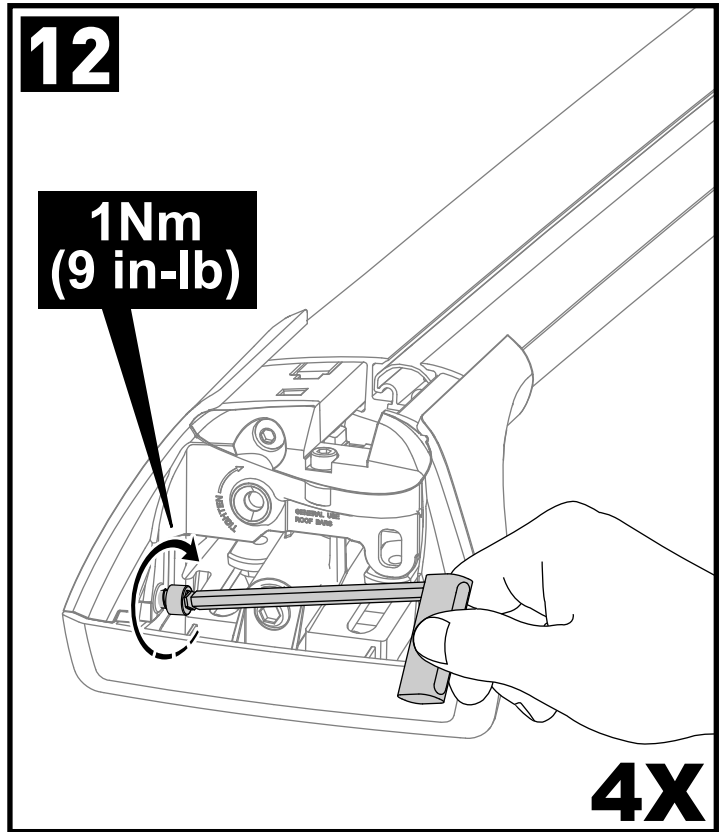

Flush Bar (F)

Through Bar (T)

Heavy Duty Bar (HD)

Square Bar/P-Bar (P)

K750

1.1 kg (2.5 lbs.)

14

2X

15

4X

16

4X

17

4X

18

**3Nm
(27 in-lb)**