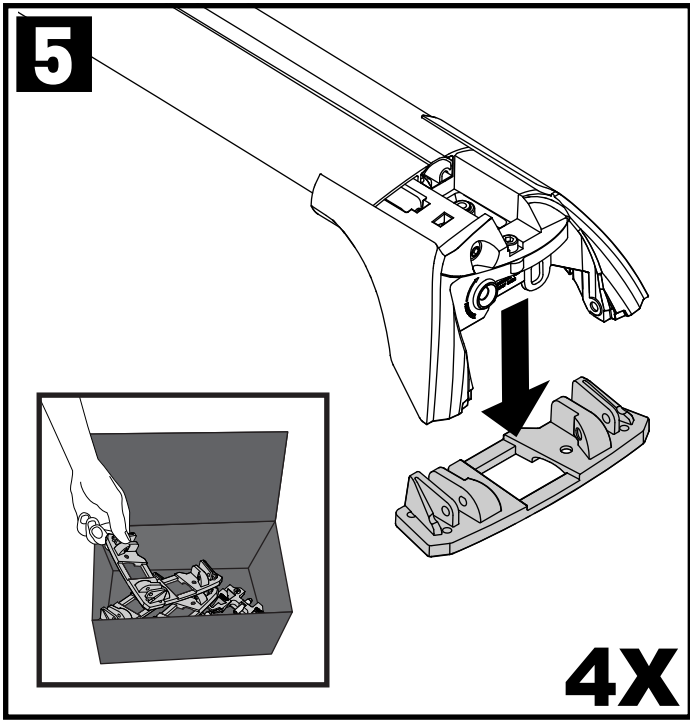

Flush Bar (F)

Through Bar (T)

Heavy Duty Bar (HD)

Square Bar/P-Bar (P)

K750

1.1 kg (2.5 lbs.)

14

2X

15

4X

16

4X

17

4X

18

**3Nm
(27 in-lb)**