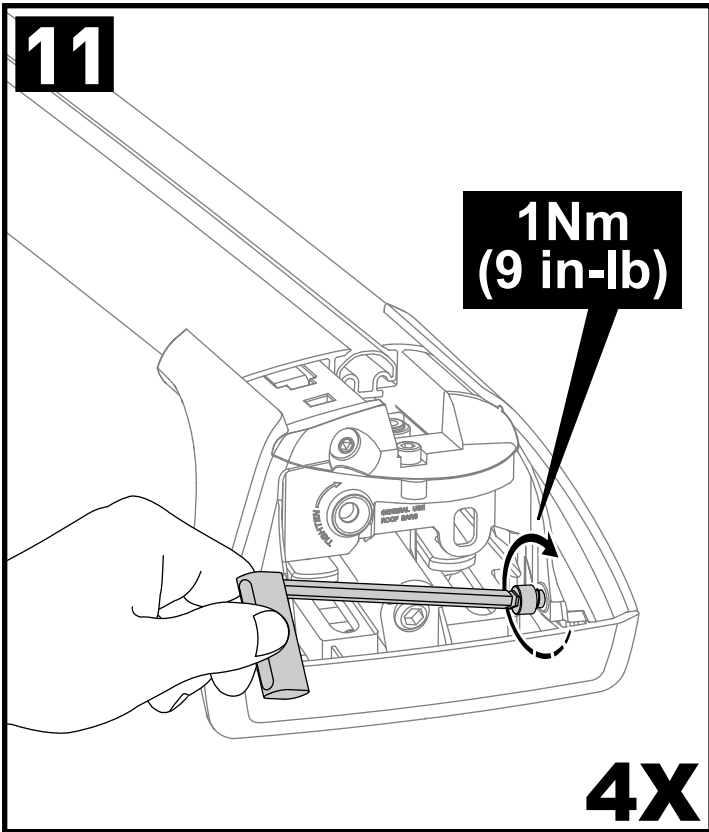

Flush Bar (F)

Through Bar (T)

Heavy Duty Bar (HD)

Square Bar/P-Bar (P)

K750

1.1 kg (2.5 lbs.)

14

2X

15

4X

16

4X

17

4X

18

**3Nm
(27 in-lb)**