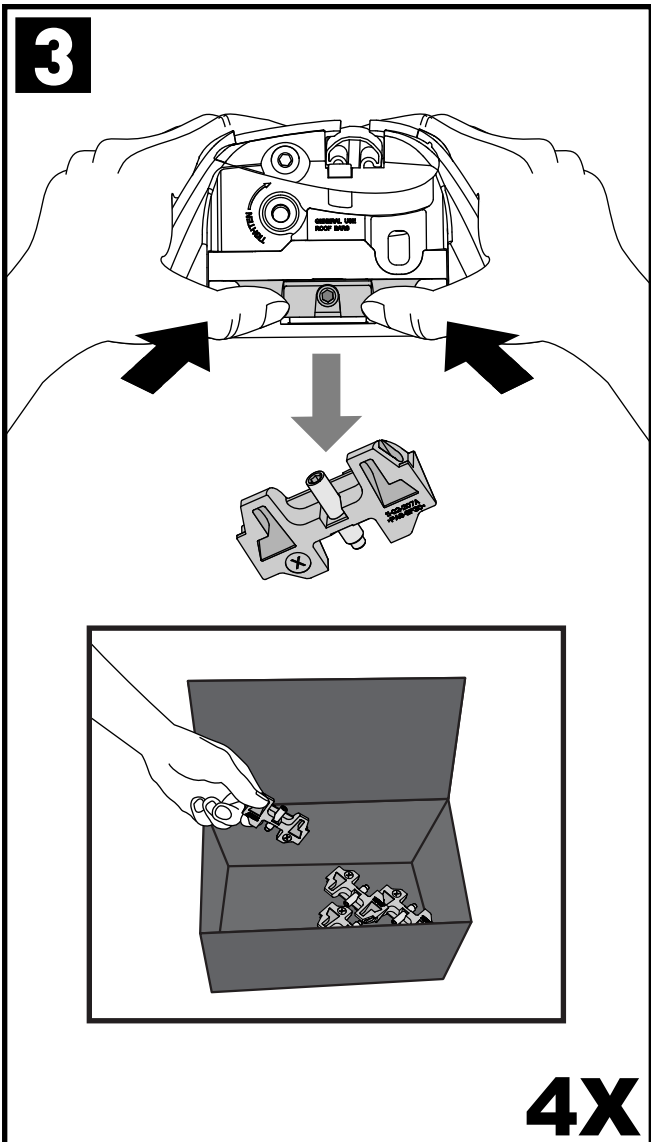

Flush Bar (F)

Through Bar (T)

Heavy Duty Bar (HD)

Square Bar/P-Bar (P)

K750

1.1 kg (2.5 lbs.)

14

2X

15

4X

16

4X

17

4X

18

**3Nm
(27 in-lb)**