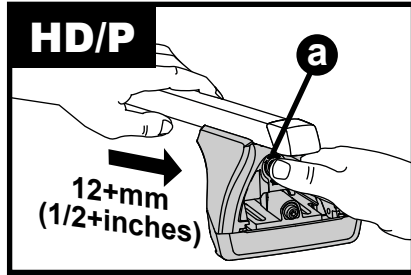

Flush Bar (F)

Through Bar (T)

Heavy Duty Bar (HD)

Square Bar/P-Bar (P)

K750

1.1 kg (2.5 lbs.)

14

2X

15

4X

16

4X

17

4X

18

**3Nm
(27 in-lb)**