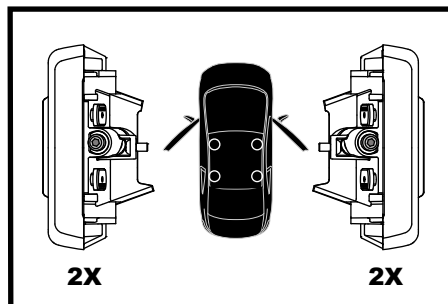

Flush Bar (F)

Through Bar (T)

Heavy Duty Bar (HD)

Square Bar/P-Bar (P)

K750

1.1 kg (2.5 lbs.)

14

2X

15

4X

16

4X

17

4X

18

**3Nm
(27 in-lb)**