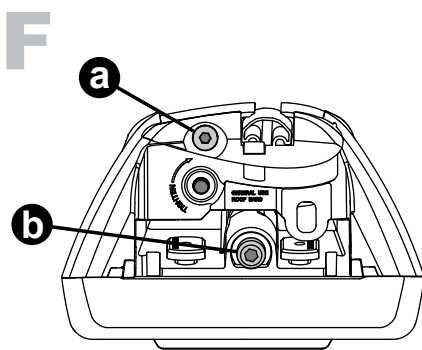

Flush Bar (F)

Through Bar (T)

Heavy Duty Bar (HD)

Square Bar/P-Bar (P)

K750

1.1 kg (2.5 lbs.)

14

2X

15

4X

16

4X

17

4X

18

**3Nm
(27 in-lb)**