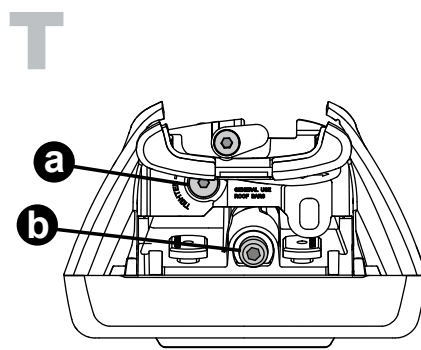

Flush Bar (F)

Through Bar (T)

Heavy Duty Bar (HD)

Square Bar/P-Bar (P)

K750

1.1 kg (2.5 lbs.)

14

2X

15

4X

16

4X

17

4X

18

**3Nm
(27 in-lb)**