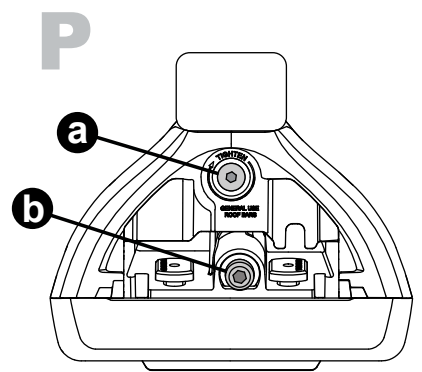

Flush Bar (F)

Through Bar (T)

Heavy Duty Bar (HD)

Square Bar/P-Bar (P)

K750

1.1 kg (2.5 lbs.)

14

2X

15

4X

16

4X

17

4X

18

**3Nm
(27 in-lb)**