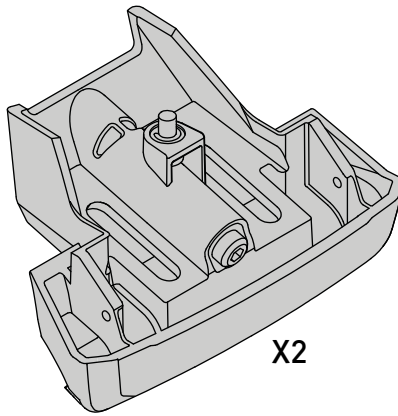

K750

Fitting Kit

MAX kg (lb)			
		   	
Opel Zafira 2007-2013	EU, CHINA		75 kg (165 lb)
Vauxhall Zafira 2007-2013	UK		75 kg (165 lb)

CONTENTS • CONTENUTO • CONTENIDO • INHALT • CONTENUTI

X2

X2

X1

X8

Flush Bar (F)

Through Bar (T)

Heavy Duty Bar (HD)

Square Bar/P-Bar (P)

K750

1.1 kg (2.5 lbs.)

14

2X

15

4X

16

4X

17

4X

18

**3Nm
(27 in-lb)**