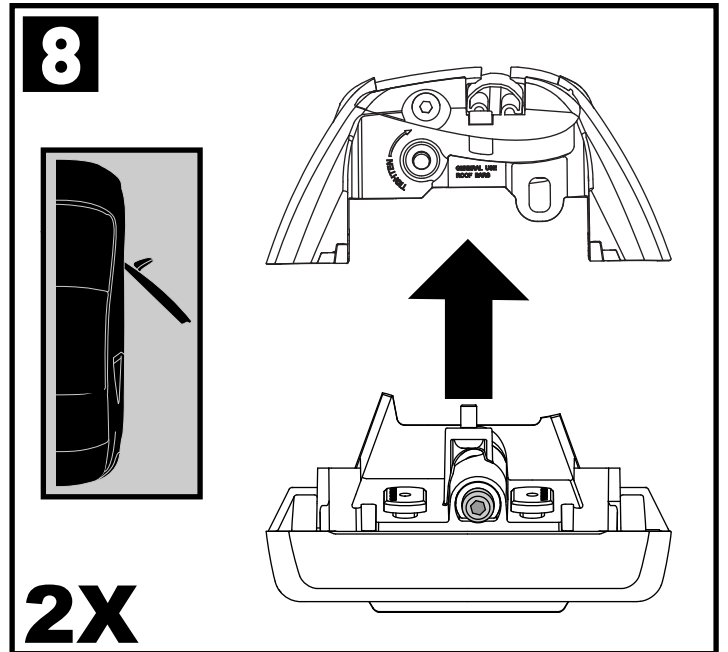

Flush Bar (F)

Through Bar (T)

Heavy Duty Bar (HD)

Square Bar/P-Bar (P)

K750

1.1 kg (2.5 lbs.)

14

2X

15

4X

16

4X

17

4X

18

**3Nm
(27 in-lb)**