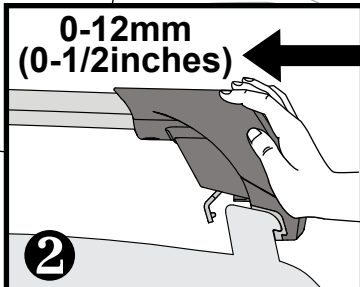

Flush Bar (F)

Through Bar (T)

Heavy Duty Bar (HD)

Square Bar/P-Bar (P)

K750

1.1 kg (2.5 lbs.)

14

2X

15

4X

16

4X

17

4X

18

**3Nm
(27 in-lb)**