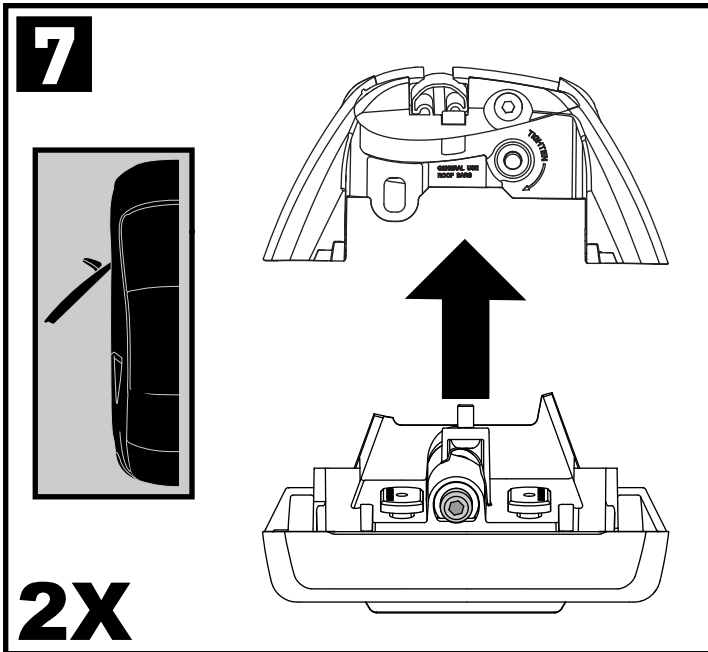

Flush Bar (F)

Through Bar (T)

Heavy Duty Bar (HD)

Square Bar/P-Bar (P)

K750

1.1 kg (2.5 lbs.)

14

2X

15

4X

16

4X

17

4X

18

**3Nm
(27 in-lb)**