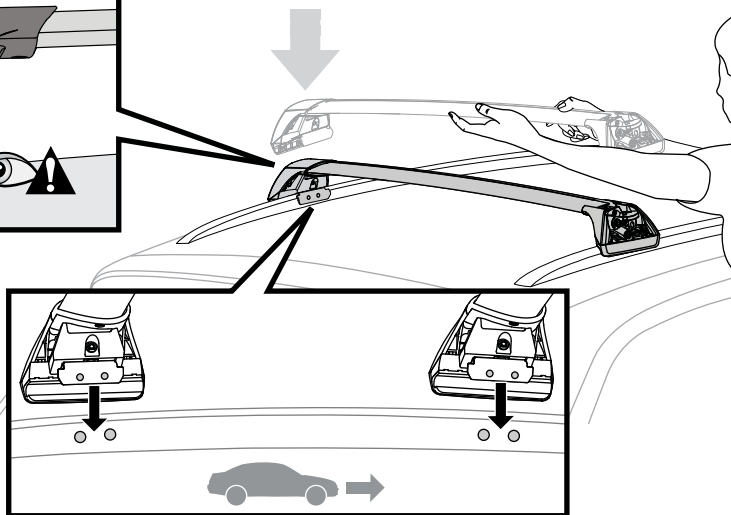

Flush Bar (F)

Through Bar (T)

Heavy Duty Bar (HD)

Square Bar/P-Bar (P)

K750

1.1 kg (2.5 lbs.)

14

2X