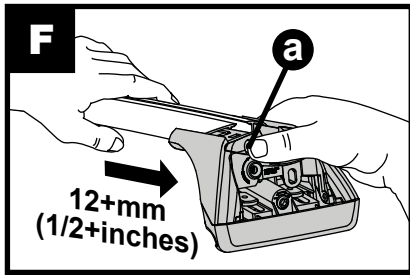

Flush Bar (F)

Through Bar (T)

Heavy Duty Bar (HD)

Square Bar/P-Bar (P)

K750

1.1 kg (2.5 lbs.)

14

2X

15

4X

16

4X

17

4X

18

**3Nm
(27 in-lb)**