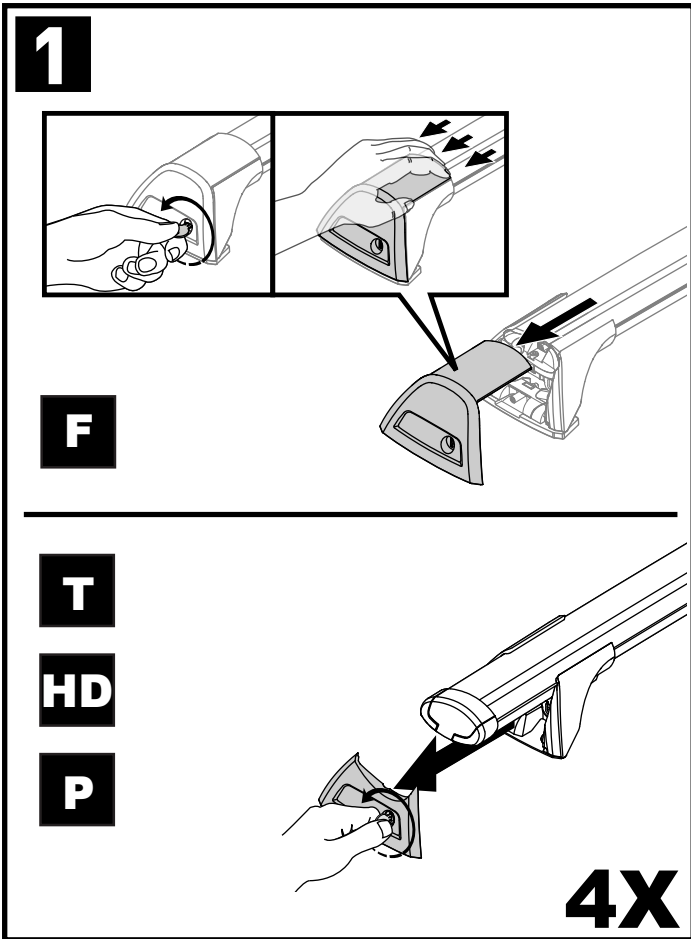

Flush Bar (F)

Through Bar (T)

Heavy Duty Bar (HD)

Square Bar/P-Bar (P)

K750

1.1 kg (2.5 lbs.)

14

2X