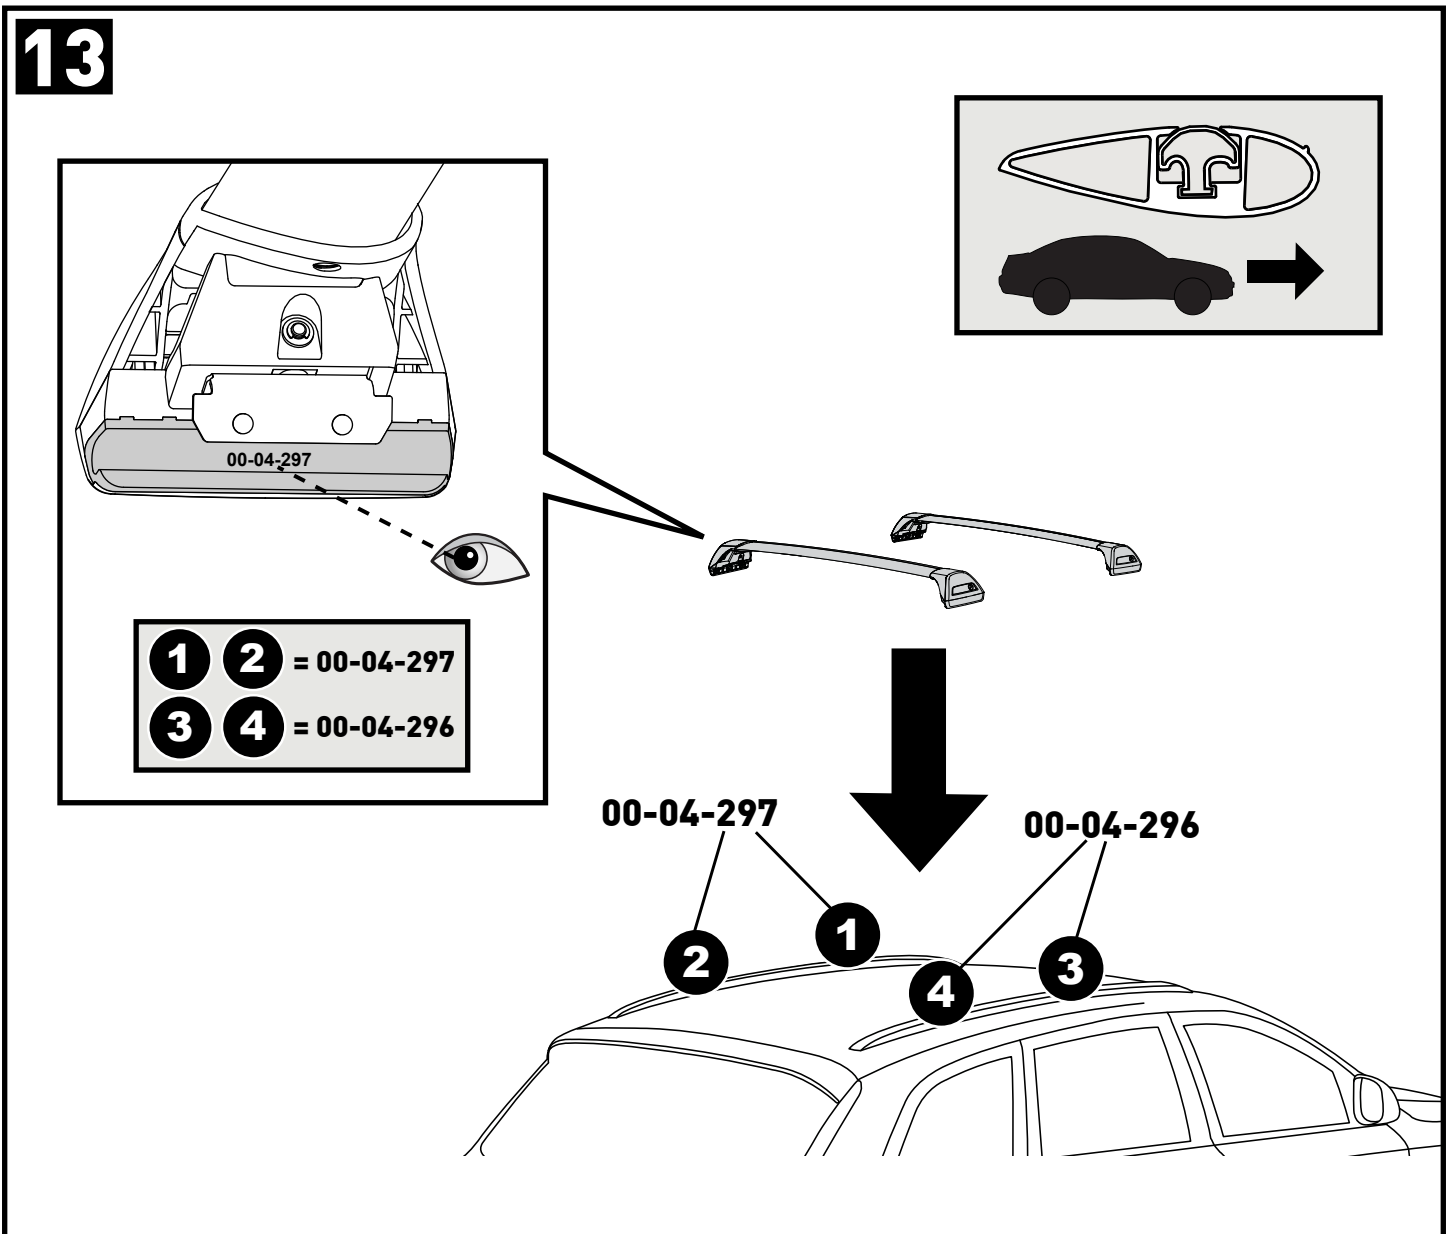

Flush Bar (F)

Through Bar (T)

Heavy Duty Bar (HD)

Square Bar/P-Bar (P)

K750

1.1 kg (2.5 lbs.)

14

2X

15

4X

16

4X

17

4X

18

**3Nm
(27 in-lb)**