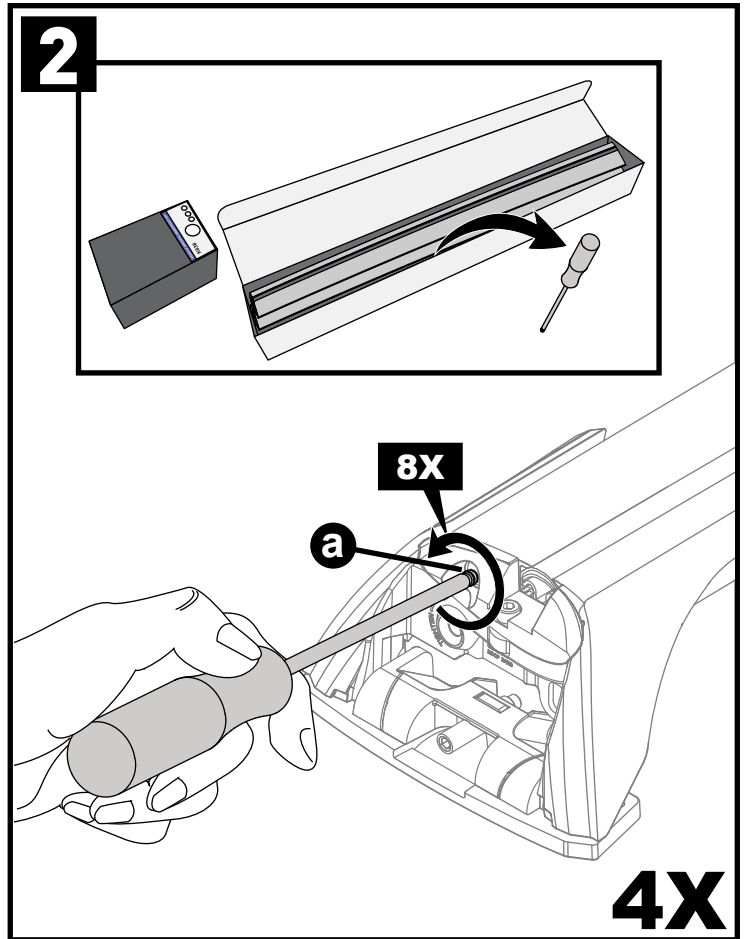

Flush Bar (F)

Through Bar (T)

Heavy Duty Bar (HD)

Square Bar/P-Bar (P)

K750

1.1 kg (2.5 lbs.)

14

2X