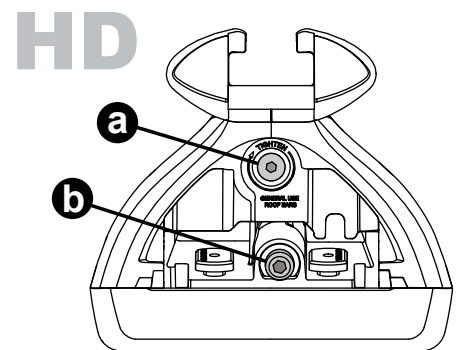

Flush Bar (F)

Through Bar (T)

Heavy Duty Bar (HD)

Square Bar/P-Bar (P)

K750

1.1 kg (2.5 lbs.)

14

2X

15

4X

16

4X

17

4X

18

**3Nm
(27 in-lb)**