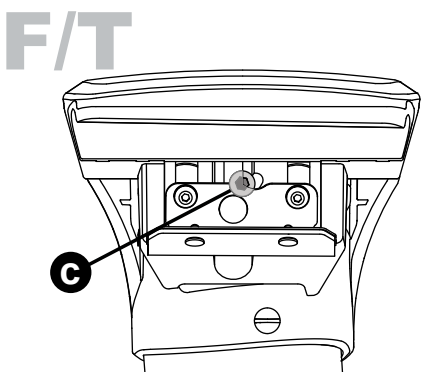

Flush Bar (F)

Through Bar (T)

Heavy Duty Bar (HD)

Square Bar/P-Bar (P)

K750

1.1 kg (2.5 lbs.)

14

2X

15

4X

16

4X

17

4X

18

**3Nm
(27 in-lb)**