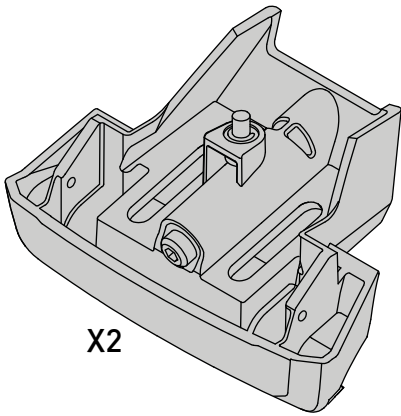

CONTENTS • CONTENUTO • CONTENIDO • INHALT • CONTENUTI

X2