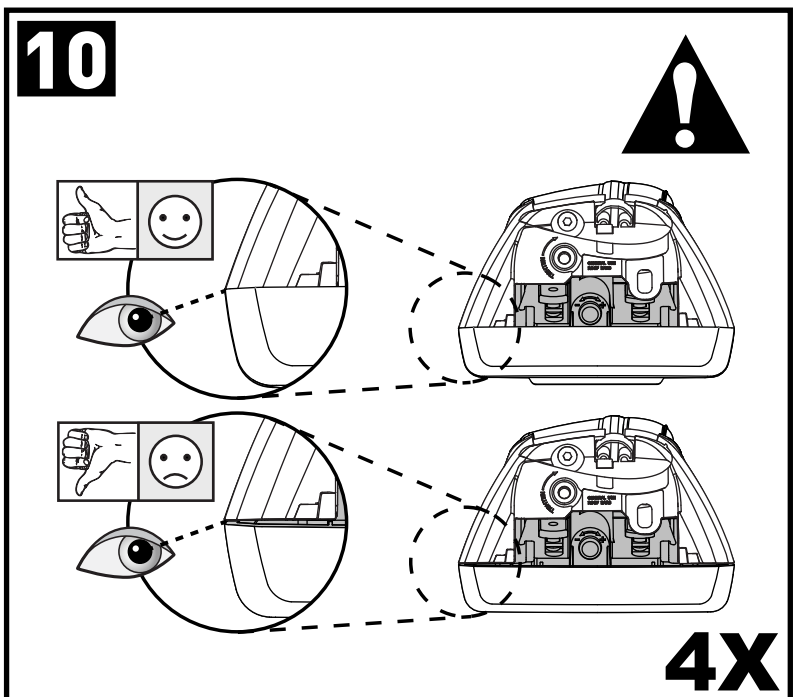

Flush Bar (F)

Through Bar (T)

Heavy Duty Bar (HD)

Square Bar/P-Bar (P)

K750

1.1 kg (2.5 lbs.)

14

2X

15

4X

16

4X

17

4X

18

**3Nm
(27 in-lb)**