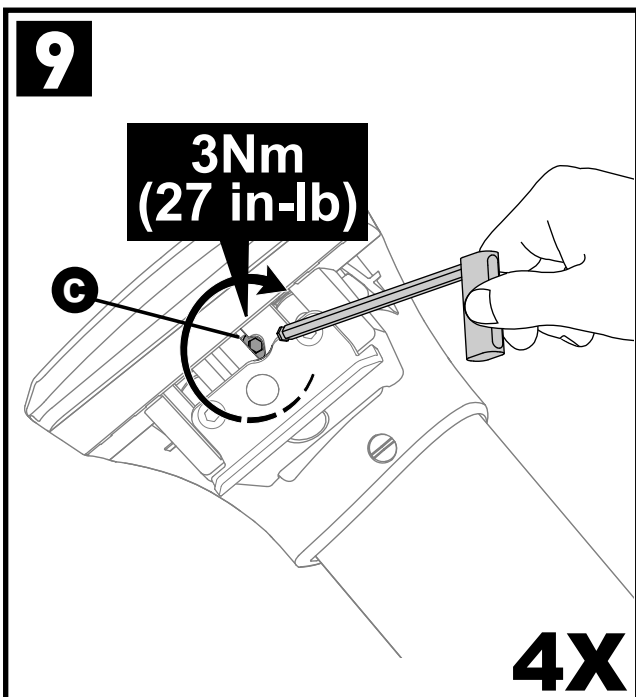

Flush Bar (F)

Through Bar (T)

Heavy Duty Bar (HD)

Square Bar/P-Bar (P)

K750

1.1 kg (2.5 lbs.)

14

2X

15

4X

16

4X

17

4X

18

**3Nm
(27 in-lb)**