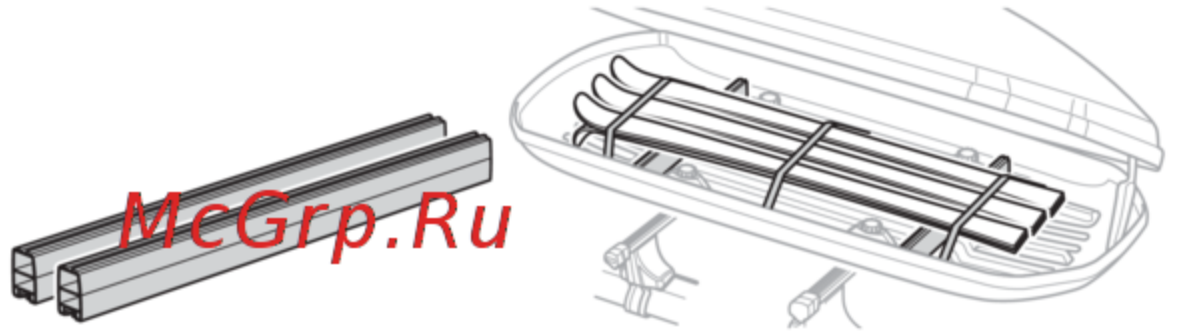

i Thule Box Ski Carrier adapter

694800 → Pacific: 200, 780

694500 → Pacific: 500

694600 → Pacific: 600

694700 → Pacific: 700