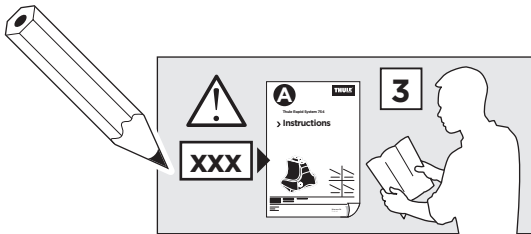

2

LEXUS IS-Series, 4-dr Sedan, 99-05

TOYOTA Altezza, 4-dr Sedan, 99-05