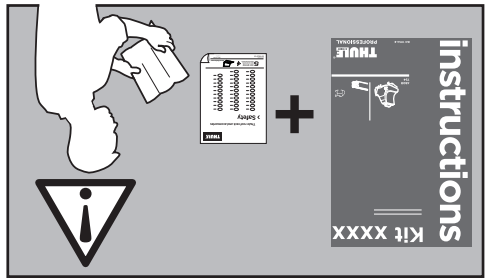

X inch X mm

- X1 5mm Allen key
- X4 screws
- X4 spacers
- X2 top covers
- X2 bottom covers

2

1

480R/754

Max. 50 kg

Max. 110 lbs

xx kg