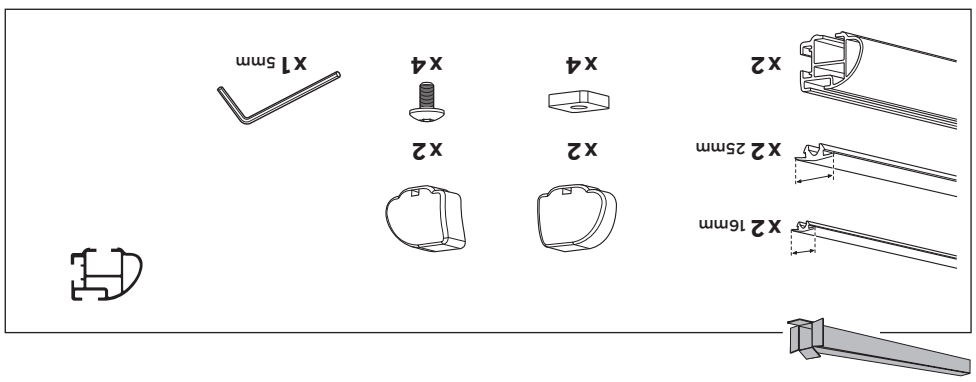

X inch X mm

- X1 5mm Allen key
- X4 screws
- X4 spacers
- X2 top covers
- X2 bottom covers

2

1

480R/754

Max. 50 kg

Max. 110 lbs

xx kg