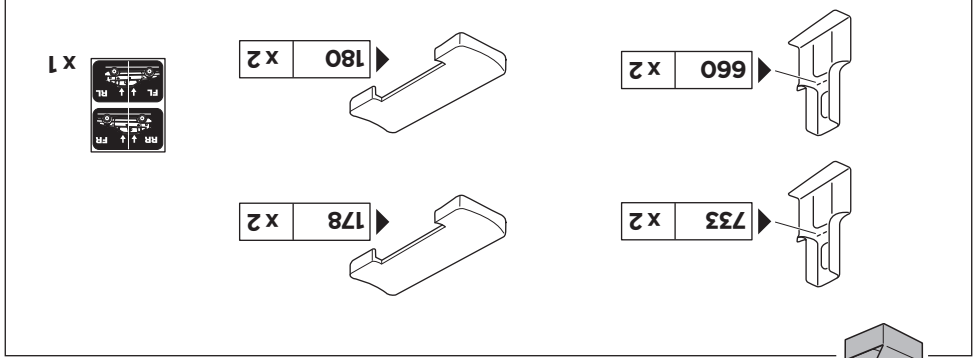

X inch X mm

- X1 5mm Allen key
- X4 screws
- X4 spacers
- X2 top covers
- X2 bottom covers

2

1

480R/754

Max. 50 kg

Max. 110 lbs

xx kg