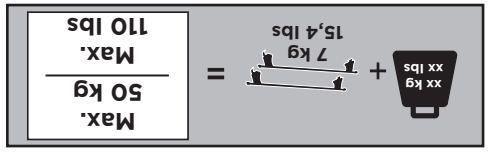

X inch X mm

- X1 5mm Allen key
- X4 screws
- X4 spacers
- X2 top covers
- X2 bottom covers

2

1

480R/754

Max. 50 kg

Max. 110 lbs

xx kg