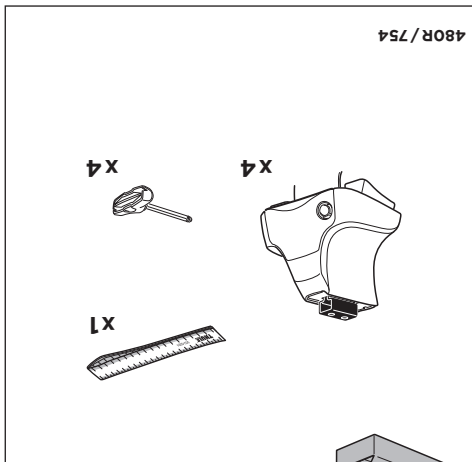

X inch X mm

- X1 5mm Allen key
- X4 screws
- X4 spacers
- X2 top covers
- X2 bottom covers

2

1

480R/754

Max. 50 kg

Max. 110 lbs

xx kg