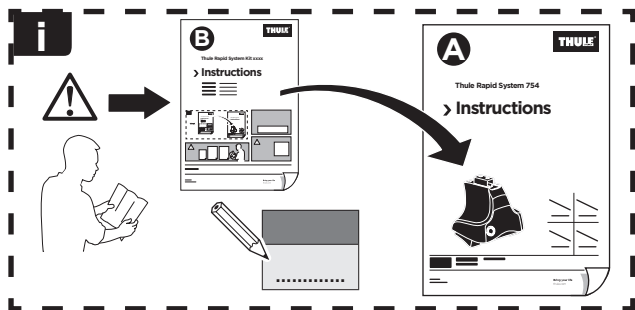

ISO 11154-E

141400
C.20160815
519-1400-06

Bring your life
thule.com