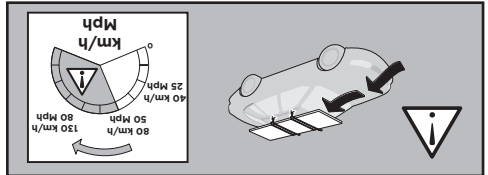

X inch X mm

- X1 5mm Allen key
- X4 screws
- X4 spacers
- X2 top covers
- X2 bottom covers

2

1

480R/754

Max. 50 kg

Max. 110 lbs

xx kg