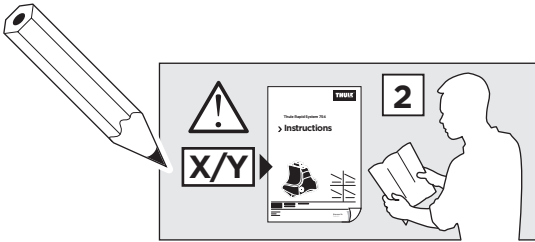

Thule Rapid System Kit 1099

> Instructions

FIAT Panda, 5-dr Hatchback, 03-

ISO 11154-E

1

	X (scale)	X (mm)	X (inch)
FIAT Panda, 5-dr Hatchback, 03-	29	941	37

	Y (scale)	Y (mm)	Y (inch)
FIAT Panda, 5-dr Hatchback, 03-	26	911	35 ⁷ / ₈

2

FIAT Panda, 5-dr Hatchback, 03-

3

	W (mm)	Z (mm)	W (inch)	Z (inch)
FIAT Panda, 5-dr Hatchback, 03-	750	1015	29 1/2	40