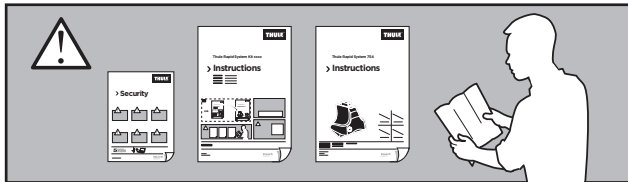

Thule Rapid System Kit 1099

> Instructions

FIAT Panda, 5-dr Hatchback, 03-

ISO 11154-E

1

	X (scale)	X (mm)	X (inch)
FIAT Panda, 5-dr Hatchback, 03-	29	941	37

	Y (scale)	Y (mm)	Y (inch)
FIAT Panda, 5-dr Hatchback, 03-	26	911	35 ⁷ / ₈