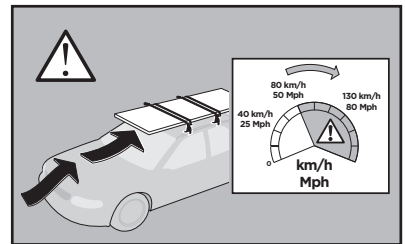

Thule Rapid System Kit 1099

> Instructions

FIAT Panda, 5-dr Hatchback, 03-

ISO 11154-E

1

	X (scale)	X (mm)	X (inch)
FIAT Panda, 5-dr Hatchback, 03-	29	941	37

	Y (scale)	Y (mm)	Y (inch)
FIAT Panda, 5-dr Hatchback, 03-	26	911	35 ⁷ / ₈

2

FIAT Panda, 5-dr Hatchback, 03-

3

	W (mm)	Z (mm)	W (inch)	Z (inch)
FIAT Panda, 5-dr Hatchback, 03-	750	1015	29 1/2	40