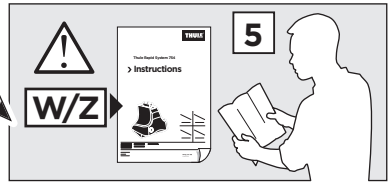

3

	W (mm)	Z (mm)	W (inch)	Z (inch)
FIAT Panda, 5-dr Hatchback, 03-	750	1015	29 1/2	40