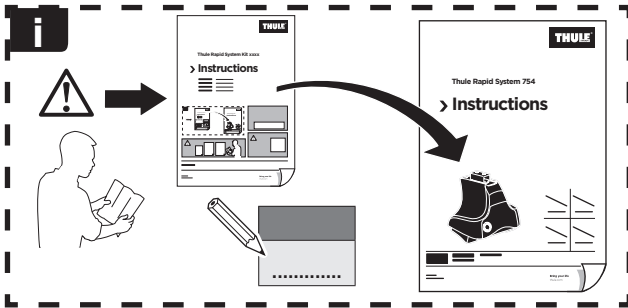

Thule Rapid System Kit 1099

> Instructions

FIAT Panda, 5-dr Hatchback, 03-

ISO 11154-E

1

	X (scale)	X (mm)	X (inch)
FIAT Panda, 5-dr Hatchback, 03-	29	941	37

	Y (scale)	Y (mm)	Y (inch)
FIAT Panda, 5-dr Hatchback, 03-	26	911	35 ⁷ / ₈

2

FIAT Panda, 5-dr Hatchback, 03-

3

	W (mm)	Z (mm)	W (inch)	Z (inch)
FIAT Panda, 5-dr Hatchback, 03-	750	1015	29 1/2	40