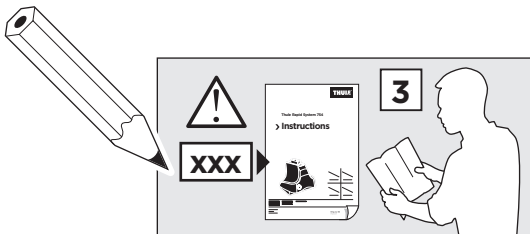

Thule Rapid System Kit 1099

> Instructions

FIAT Panda, 5-dr Hatchback, 03-

ISO 11154-E

1

	X (scale)	X (mm)	X (inch)
FIAT Panda, 5-dr Hatchback, 03-	29	941	37

	Y (scale)	Y (mm)	Y (inch)
FIAT Panda, 5-dr Hatchback, 03-	26	911	35 ⁷ / ₈

2

FIAT Panda, 5-dr Hatchback, 03-

3

	W (mm)	Z (mm)	W (inch)	Z (inch)
FIAT Panda, 5-dr Hatchback, 03-	750	1015	29 1/2	40