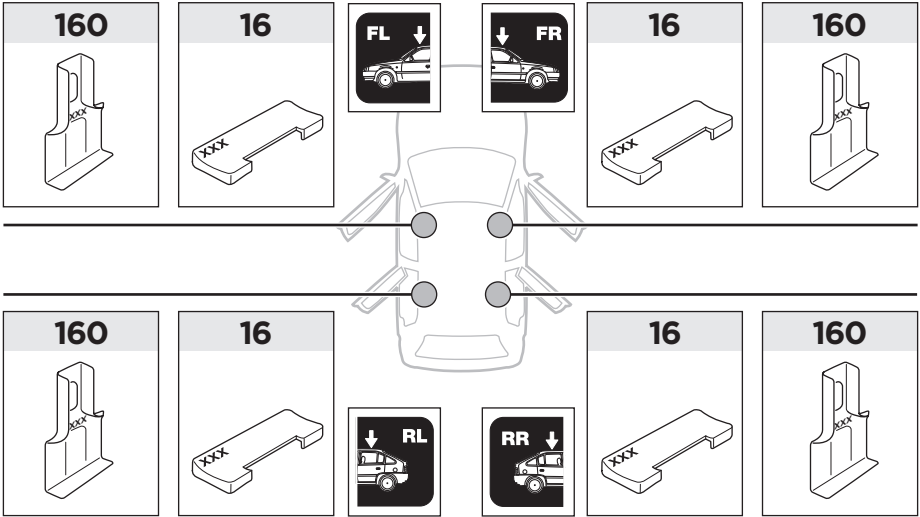

Thule Rapid System Kit 1099

> Instructions

FIAT Panda, 5-dr Hatchback, 03-

ISO 11154-E

1

	X (scale)	X (mm)	X (inch)
FIAT Panda, 5-dr Hatchback, 03-	29	941	37

	Y (scale)	Y (mm)	Y (inch)
FIAT Panda, 5-dr Hatchback, 03-	26	911	35 ⁷ / ₈

2

FIAT Panda, 5-dr Hatchback, 03-

3

	W (mm)	Z (mm)	W (inch)	Z (inch)
FIAT Panda, 5-dr Hatchback, 03-	750	1015	29 1/2	40