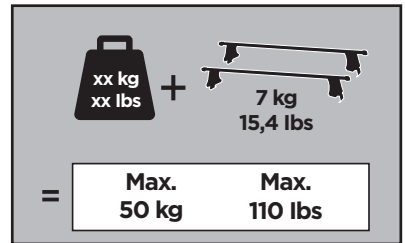

Thule Rapid System Kit 1099

> Instructions

FIAT Panda, 5-dr Hatchback, 03-

ISO 11154-E

1

	X (scale)	X (mm)	X (inch)
FIAT Panda, 5-dr Hatchback, 03-	29	941	37

	Y (scale)	Y (mm)	Y (inch)
FIAT Panda, 5-dr Hatchback, 03-	26	911	35 ⁷ / ₈

2

FIAT Panda, 5-dr Hatchback, 03-

3

	W (mm)	Z (mm)	W (inch)	Z (inch)
FIAT Panda, 5-dr Hatchback, 03-	750	1015	29 1/2	40