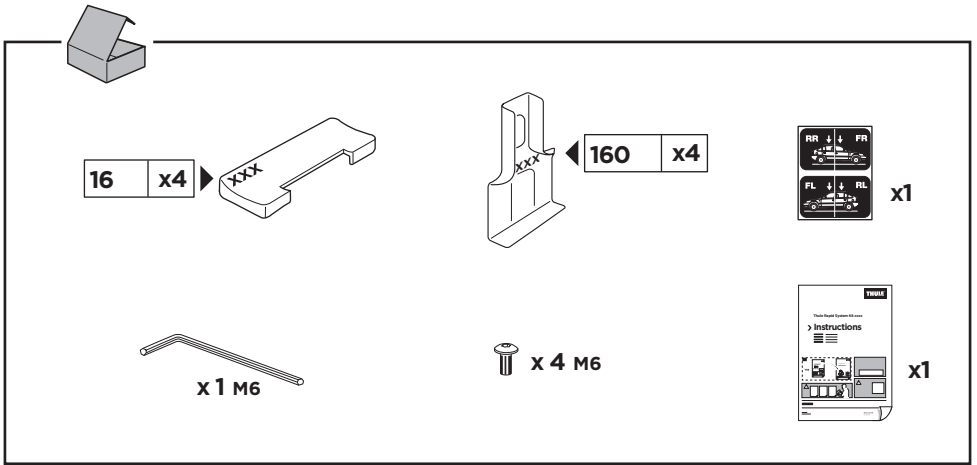

Thule Rapid System Kit 1099

> Instructions

FIAT Panda, 5-dr Hatchback, 03-

ISO 11154-E

1

	X (scale)	X (mm)	X (inch)
FIAT Panda, 5-dr Hatchback, 03-	29	941	37

	Y (scale)	Y (mm)	Y (inch)
FIAT Panda, 5-dr Hatchback, 03-	26	911	35 ⁷ / ₈

2

FIAT Panda, 5-dr Hatchback, 03-

3

	W (mm)	Z (mm)	W (inch)	Z (inch)
FIAT Panda, 5-dr Hatchback, 03-	750	1015	29 1/2	40