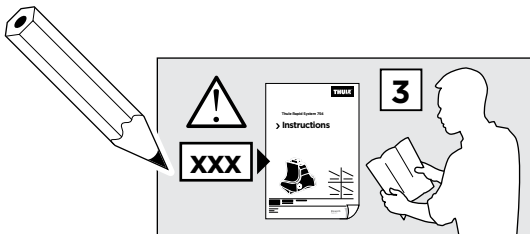

2

SAAB 9-5, 4-dr Sedan, 98-04, 05-09 / *99-09

SAAB 9-5, 5-dr Estate, 98-10

SAAB 9-5, 5-dr Wagon, *05-08