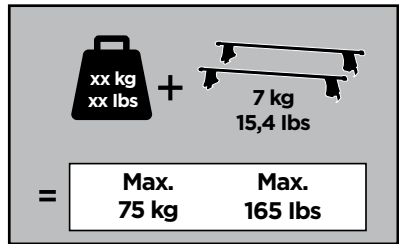

Thule Rapid System Kit 1195

> Instructions

AUDI A2, 5-dr MPV, 00-05*

*Without sunroof

ISO 11154-E

141195

C.20121015
519-1195-01

Bring your life
thule.com